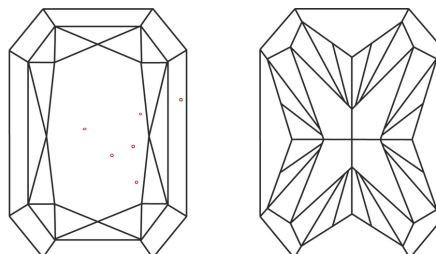

CLARITY CHARACTERISTICS

KEY TO SYMBOLS

Red symbols indicate internal characteristics.
Green symbols indicate external characteristics.

COLOR

D E F G H I J Faint Very Light Light

CLARITY

FL	IF	VS¹⁻²	VS¹⁻²	SI¹⁻²	I¹⁻³
Flawless	Internally Flawless	Very Very Slightly Included	Very Slightly Included	Slightly Included	Included