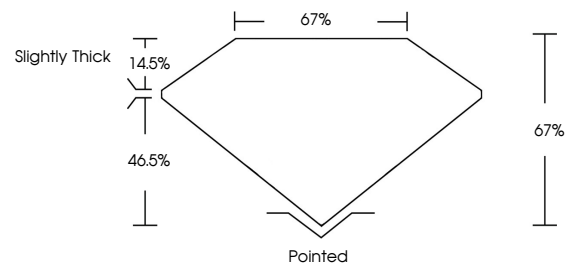

GRADING RESULTS

Carat Weight **4.80 CARATS**
Color Grade **FANCY INTENSE YELLOW**
Clarity Grade **VS 2**

ADDITIONAL GRADING INFORMATION

Polish **EXCELLENT**
Symmetry **EXCELLENT**
Fluorescence **NONE**
Inscription(s) **IGI LG761544540**

Comments: This Laboratory Grown Diamond was created by Chemical Vapor Deposition (CVD) growth process.

PROPORTIONS

CLARITY CHARACTERISTICS

KEY TO SYMBOLS

Red symbols indicate internal characteristics.
Green symbols indicate external characteristics.