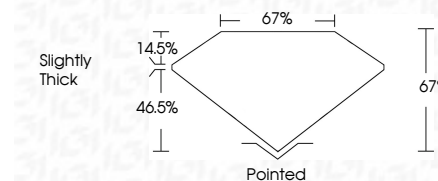

ELECTRONIC COPY

LG761544540
Report verification at igi.org

January 27, 2026
IGI Report Number **LG761544540**
Description **LABORATORY GROWN DIAMOND**
Shape and Cutting Style **CUT CORNERED
RECTANGULAR MODIFIED
BRILLIANT**
Measurements **12.13 X 7.93 X 5.31 MM**

GRADING RESULTS

Carat Weight **4.80 CARATS**
Color Grade **FANCY INTENSE YELLOW**
Clarity Grade **VS 2**

ADDITIONAL GRADING INFORMATION

Polish **EXCELLENT**
Symmetry **EXCELLENT**
Fluorescence **NONE**
Inscription(s) **IGI LG761544540**
Comments: This Laboratory Grown Diamond was created by Chemical Vapor Deposition (CVD) growth process.

IGI

January 27, 2026
IGI Report No. LG761544540
CUT CORNERED RECT. MODIFIED BRILLIANT
4.80 CARATS
Carat Weight
Color Grade **FANCY INTENSE YELLOW**
Clarity Grade **VS 2**
Depth **67%**
Table **46.5%**
Girdle **Slightly Thick**
Culet **Pointed**
Polish **EXCELLENT**
Symmetry **EXCELLENT**
Fluorescence **NONE**
Inscription(s) **IGI LG761544540**
Comments: This Laboratory Grown Diamond was created by Chemical Vapor Deposition (CVD) growth process.

LABORATORY GROWN DIAMOND REPORT

January 27, 2026
IGI Report Number **LG761544540**
Description **LABORATORY GROWN DIAMOND**
Shape and Cutting Style **CUT CORNERED RECTANGULAR
MODIFIED BRILLIANT**
Measurements **12.13 X 7.93 X 5.31 MM**