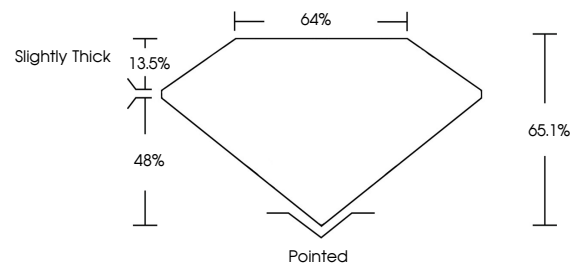

Measurements **12.11 X 8.35 X 5.44 MM**

GRADING RESULTS

Carat Weight **4.56 CARATS**
Color Grade **G**
Clarity Grade **VS 1**

ADDITIONAL GRADING INFORMATION

Polish **EXCELLENT**
Symmetry **EXCELLENT**
Fluorescence **NONE**
Inscription(s) **(IGI) LG760571356**
Comments: This Laboratory Grown Diamond was created by Chemical Vapor Deposition (CVD) growth process. Type IIa

February 6, 2026
IGI Report No LG760571356
CUT CORNERED RECT. MODIFIED BRILLIANT
12.11 X 8.35 X 5.44 MM
Carat Weight **4.56 CARATS**
Color Grade **G**
Clarity Grade **VS 1**
Depth **48%**
Table **65.1%**
Girdle **Slightly Thick**
Culet **Pointed**
Polish **EXCELLENT**
Symmetry **EXCELLENT**
Fluorescence **NONE**
Inscription(s) **(IGI) LG760571356**
Comments: This Laboratory Grown Diamond was created by Chemical Vapor Deposition (CVD) growth process. Type IIa

GRADING RESULTS

Carat Weight **4.56 CARATS**
Color Grade **G**
Clarity Grade **VS 1**

ADDITIONAL GRADING INFORMATION

Polish **EXCELLENT**
Symmetry **EXCELLENT**
Fluorescence **NONE**
Inscription(s) **(IGI) LG760571356**

Comments: This Laboratory Grown Diamond was created by Chemical Vapor Deposition (CVD) growth process. Type IIa

PROPORTIONS

Sample Image Used

CLARITY CHARACTERISTICS

KEY TO SYMBOLS

Red symbols indicate internal characteristics.
Green symbols indicate external characteristics.