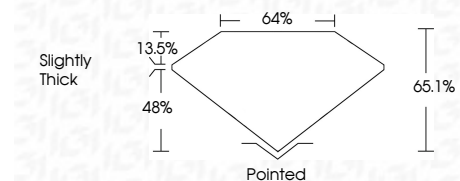

Measurements **12.11 X 8.35 X 5.44 MM**

GRADING RESULTS

Carat Weight **4.56 CARATS**
Color Grade **G**
Clarity Grade **VS 1**

ADDITIONAL GRADING INFORMATION

Polish **EXCELLENT**
Symmetry **EXCELLENT**
Fluorescence **NONE**
Inscription(s) **(IGI) LG760571356**
Comments: This Laboratory Grown Diamond was created by Chemical Vapor Deposition (CVD) growth process. Type IIa

February 6, 2026
IGI Report No LG760571356
CUT CORNERED RECT. MODIFIED BRILLIANT
12.11 X 8.35 X 5.44 MM
Carat Weight **4.56 CARATS**
Color Grade **G**
Clarity Grade **VS 1**
Depth **48%**
Table **65.1%**
Girdle **Slightly Thick**
Culet **Pointed**
Polish **EXCELLENT**
Symmetry **EXCELLENT**
Fluorescence **NONE**
Inscription(s) **(IGI) LG760571356**
Comments: This Laboratory Grown Diamond was created by Chemical Vapor Deposition (CVD) growth process. Type IIa

LABORATORY GROWN DIAMOND REPORT

February 6, 2026
IGI Report Number **LG760571356**
Description **LABORATORY GROWN DIAMOND**
Shape and Cutting Style **CUT CORNERED RECTANGULAR
MODIFIED BRILLIANT**
Measurements **12.11 X 8.35 X 5.44 MM**

GRADING RESULTS

Carat Weight **4.56 CARATS**
Color Grade **G**
Clarity Grade **VS 1**

ADDITIONAL GRADING INFORMATION

Polish **EXCELLENT**
Symmetry **EXCELLENT**
Fluorescence **NONE**
Inscription(s) **(IGI) LG760571356**