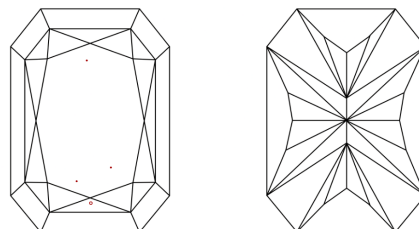

CLARITY CHARACTERISTICS

KEY TO SYMBOLS

Red symbols indicate internal characteristics.
Green symbols indicate external characteristics.

COLOR

D E F G H I J Faint Very Light Light

CLARITY

FL	IF	VS¹⁻²	VS¹⁻²	SI¹⁻²	I¹⁻³
Flawless	Internally Flawless	Very Very Slightly Included	Very Slightly Included	Slightly Included	Included