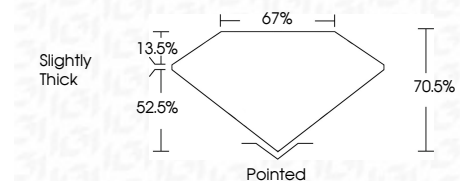

Measurements **10.02 X 6.44 X 4.54 MM**

GRADING RESULTS

Carat Weight **2.52 CARATS**
Color Grade **E**
Clarity Grade **VVS 1**

ADDITIONAL GRADING INFORMATION

Polish **EXCELLENT**
Symmetry **EXCELLENT**
Fluorescence **NONE**
Inscription(s) **IGI LG760544726**
Comments: This Laboratory Grown Diamond was created by Chemical Vapor Deposition (CVD) growth process. Type IIa

January 9, 2026
IGI Report No **LG760544726**
CUT CORNERED RECT. MODIFIED BRILLIANT
10.02 X 6.44 X 4.54 MM
Carat Weight **2.52 CARATS**
Color Grade **E**
Clarity Grade **VVS 1**
Depth **70.5%**
Table **13.5%**
Girdle **Slightly Thick**
Culet **Pointed**
Polish **EXCELLENT**
Symmetry **EXCELLENT**
Fluorescence **NONE**
Inscription(s) **IGI LG760544726**
Comments: This Laboratory Grown Diamond was created by Chemical Vapor Deposition (CVD) growth process. Type IIa

LABORATORY GROWN DIAMOND REPORT

January 9, 2026
IGI Report Number **LG760544726**
Description **LABORATORY GROWN DIAMOND**
Shape and Cutting Style **CUT CORNERED RECTANGULAR
MODIFIED BRILLIANT**
Measurements **10.02 X 6.44 X 4.54 MM**

GRADING RESULTS

Carat Weight **2.52 CARATS**
Color Grade **E**
Clarity Grade **VVS 1**

ADDITIONAL GRADING INFORMATION

Polish **EXCELLENT**
Symmetry **EXCELLENT**
Fluorescence **NONE**
Inscription(s) **IGI LG760544726**