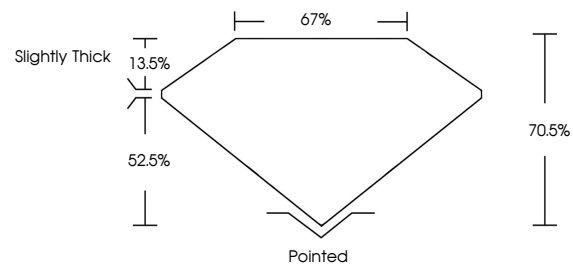

Measurements **10.02 X 6.44 X 4.54 MM**

GRADING RESULTS

Carat Weight **2.52 CARATS**
Color Grade **E**
Clarity Grade **VVS 1**

ADDITIONAL GRADING INFORMATION

Polish **EXCELLENT**
Symmetry **EXCELLENT**
Fluorescence **NONE**
Inscription(s) **IGI LG760544726**
Comments: This Laboratory Grown Diamond was created by Chemical Vapor Deposition (CVD) growth process. Type IIa

January 9, 2026
IGI Report No **LG760544726**
CUT CORNERED RECT. MODIFIED BRILLIANT
10.02 X 6.44 X 4.54 MM
Carat Weight **2.52 CARATS**
Color Grade **E**
Clarity Grade **VVS 1**
Depth **70.5%**
Table **13.5%**
Girdle **Slightly Thick**
Culet **Pointed**
Polish **EXCELLENT**
Symmetry **EXCELLENT**
Fluorescence **NONE**
Inscription(s) **IGI LG760544726**
Comments: This Laboratory Grown Diamond was created by Chemical Vapor Deposition (CVD) growth process. Type IIa

GRADING RESULTS

Carat Weight **2.52 CARATS**
Color Grade **E**
Clarity Grade **VVS 1**

ADDITIONAL GRADING INFORMATION

Polish **EXCELLENT**
Symmetry **EXCELLENT**
Fluorescence **NONE**
Inscription(s) **IGI LG760544726**

Comments: This Laboratory Grown Diamond was created by Chemical Vapor Deposition (CVD) growth process. Type IIa

PROPORTIONS

Sample Image Used

CLARITY CHARACTERISTICS

KEY TO SYMBOLS

Red symbols indicate internal characteristics.
Green symbols indicate external characteristics.