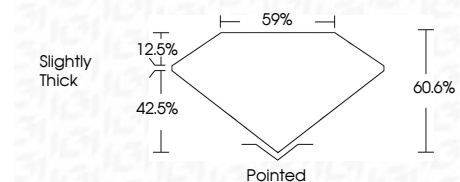

ELECTRONIC COPY

LG760522075
Report verification at igi.org

January 11, 2026
IGI Report Number **LG760522075**
Description **LABORATORY GROWN DIAMOND**
Shape and Cutting Style **OVAL POLYGON STEP CUT**
Measurements **9.29 X 6.22 X 3.77 MM**

GRADING RESULTS

Carat Weight **1.59 CARAT**
Color Grade **F**
Clarity Grade **VS 1**

ADDITIONAL GRADING INFORMATION

Polish **EXCELLENT**
Symmetry **EXCELLENT**
Fluorescence **NONE**
Inscription(s) **(IGI) LG760522075**
Comments: This Laboratory Grown Diamond was created by Chemical Vapor Deposition (CVD) growth process. Type IIa

January 11, 2026
IGI Report No LG760522075
OVAL POLYGON STEP CUT
1.59 CARAT F
9.29 X 6.22 X 3.77 MM
Color Grade VS 1
Depth 60.6%
Table 42.5%
Girdle Slightly Thick
Culet Pointed
Polish EXCELLENT
Symmetry EXCELLENT
Fluorescence NONE
Inscription(s) (IGI) LG760522075
Comments: This Laboratory Grown Diamond was created by Chemical Vapor Deposition (CVD) growth process. Type IIa

January 11, 2026
IGI Report Number **LG760522075**
Description **LABORATORY GROWN DIAMOND**
Shape and Cutting Style **OVAL POLYGON STEP CUT**
Measurements **9.29 X 6.22 X 3.77 MM**

GRADING RESULTS

Carat Weight **1.59 CARAT**
Color Grade **F**
Clarity Grade **VS 1**