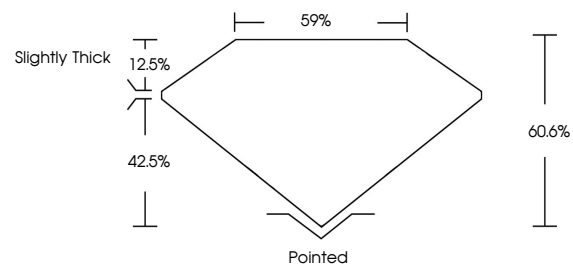

January 11, 2026
IGI Report No LG760522075
OVAL POLYGON STEP CUT
1.59 CARAT F
9.29 X 6.22 X 3.77 MM
Color Grade VS 1
Depth 60.6%
Table 42.5%
Girdle Slightly Thick
Culet Pointed
Polish EXCELLENT
Symmetry EXCELLENT
Fluorescence NONE
Inscription(s) (IGI) LG760522075
Comments: This Laboratory Grown Diamond was created by Chemical Vapor Deposition (CVD) growth process. Type IIa

January 11, 2026
IGI Report Number **LG760522075**
Description **LABORATORY GROWN DIAMOND**
Shape and Cutting Style **OVAL POLYGON STEP CUT**
Measurements **9.29 X 6.22 X 3.77 MM**

GRADING RESULTS

Carat Weight **1.59 CARAT**
Color Grade **F**
Clarity Grade **VS 1**

PROPORTIONS

CLARITY CHARACTERISTICS

KEY TO SYMBOLS

Red symbols indicate internal characteristics.
Green symbols indicate external characteristics.

Sample Image Used

COLOR

D E F G H I J Faint Very Light Light