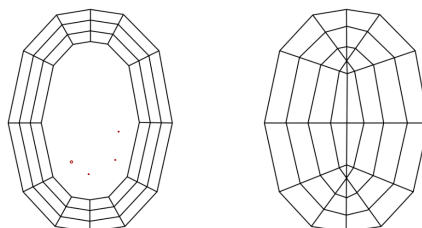

ELECTRONIC COPY

LG760522075
Report verification at igi.org

January 11, 2026
IGI Report Number **LG760522075**
Description **LABORATORY GROWN DIAMOND**
Shape and Cutting Style **OVAL POLYGON STEP CUT**
Measurements **9.29 X 6.22 X 3.77 MM**

January 11, 2026
IGI Report Number **LG760522075**
Description **LABORATORY GROWN DIAMOND**
Shape and Cutting Style **OVAL POLYGON STEP CUT**
Measurements **9.29 X 6.22 X 3.77 MM**

GRADING RESULTS

Carat Weight **1.59 CARAT**
Color Grade **F**
Clarity Grade **VS 1**

PROPORTIONS

CLARITY CHARACTERISTICS

KEY TO SYMBOLS

Red symbols indicate internal characteristics.
Green symbols indicate external characteristics.

Sample Image Used

COLOR

D E F G H I J Faint Very Light Light