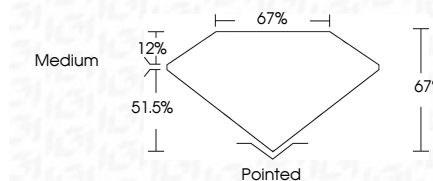

Measurements **10.32 X 7.15 X 4.79 MM**

**GRADING RESULTS**

Carat Weight **3.06 CARATS**  
Color Grade **E**  
Clarity Grade **VS 1**

**ADDITIONAL GRADING INFORMATION**

Polish **EXCELLENT**  
Symmetry **EXCELLENT**  
Fluorescence **NONE**  
Inscription(s) **IGI LG759525537**  
Comments: This Laboratory Grown Diamond was created by Chemical Vapor Deposition (CVD) growth process. Type IIa

December 24, 2025  
IGI Report No LG759525537  
CUT CORNERED RECT. MODIFIED BRILLIANT  
3.06 CARATS E  
10.32 X 7.15 X 4.79 MM  
Carat Weight  
Color Grade  
Clarity Grade  
Depth  
Table  
Girdle  
Medium  
Pointed  
EXCELLENT  
EXCELLENT  
NONE  
IGI LG759525537  
Comments: This Laboratory Grown Diamond was created by Chemical Vapor Deposition (CVD) growth process. Type IIa

December 24, 2025  
IGI Report Number **LG759525537**  
Description **LABORATORY GROWN DIAMOND**  
Shape and Cutting Style **CUT CORNERED RECTANGULAR  
MODIFIED BRILLIANT**  
Measurements **10.32 X 7.15 X 4.79 MM**

**GRADING RESULTS**

Carat Weight **3.06 CARATS**  
Color Grade **E**  
Clarity Grade **VS 1**

**ADDITIONAL GRADING INFORMATION**

Polish **EXCELLENT**  
Symmetry **EXCELLENT**  
Fluorescence **NONE**  
Inscription(s) **IGI LG759525537**