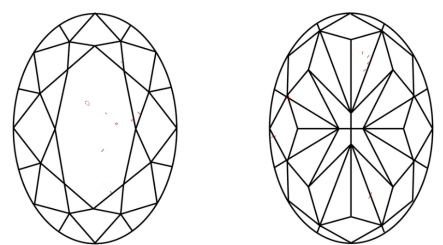

CLARITY CHARACTERISTICS

KEY TO SYMBOLS

Red symbols indicate internal characteristics.
Green symbols indicate external characteristics.

COLOR

D	E	F	G	H	I	J	Faint	Very Light	Light

CLARITY

FL	IF	VS¹⁻²	VS¹⁻²	SI¹⁻²	I¹⁻³
Flawless	Internally Flawless	Very Very Slightly Included	Very Slightly Included	Slightly Included	Included