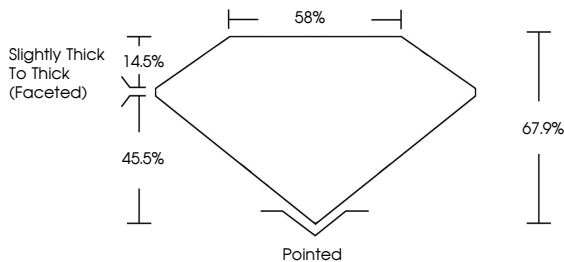

January 6, 2026
IGI Report No **LG759525110**
OVAL MODIFIED BRILLIANT
11.50 X 8.08 X 5.49 MM
4.03 CARATS
FANCY VIVID PINK
VS 1
67.9%
85%
Slightly Thick To Thick (Faceted)
Pointed
EXCELLENT
VERY GOOD
SLIGHT
IGI LG759525110
Comments: This Laboratory Grown Diamond was created by Chemical Vapor Deposition (CVD) growth process. Indications of post-growth treatment.

GRADING RESULTS

Carat Weight **4.03 CARATS**
Color Grade **FANCY VIVID PINK**
Clarity Grade **VS 1**

ADDITIONAL GRADING INFORMATION

Polish **EXCELLENT**
Symmetry **VERY GOOD**
Fluorescence **SLIGHT**
Inscription(s) **IGI LG759525110**

Comments: This Laboratory Grown Diamond was created by Chemical Vapor Deposition (CVD) growth process. Indications of post-growth treatment.

PROPORTIONS

Sample Image Used

CLARITY CHARACTERISTICS

KEY TO SYMBOLS