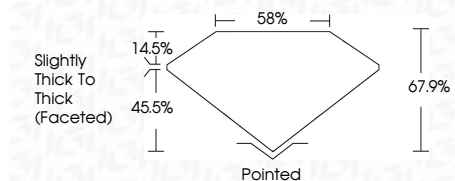

ELECTRONIC COPY

LG759525110
Report verification at igi.org

January 6, 2026
IGI Report Number **LG759525110**
Description **LABORATORY GROWN DIAMOND**
Shape and Cutting Style **OVAL MODIFIED BRILLIANT**
Measurements **11.50 X 8.08 X 5.49 MM**

GRADING RESULTS

Carat Weight **4.03 CARATS**
Color Grade **FANCY VIVID PINK**
Clarity Grade **VS 1**

ADDITIONAL GRADING INFORMATION

Polish **EXCELLENT**
Symmetry **VERY GOOD**
Fluorescence **SLIGHT**
Inscription(s) **IGI LG759525110**
Comments: This Laboratory Grown Diamond was created by Chemical Vapor Deposition (CVD) growth process. Indications of post-growth treatment.

January 6, 2026
IGI Report No **LG759525110**
OVAL MODIFIED BRILLIANT
11.50 X 8.08 X 5.49 MM
4.03 CARATS
FANCY VIVID PINK
VS 1
67.9%
85%
Slightly Thick To Thick (Faceted)
Pointed
EXCELLENT
VERY GOOD
SLIGHT
IGI LG759525110
Comments: This Laboratory Grown Diamond was created by Chemical Vapor Deposition (CVD) growth process. Indications of post-growth treatment.

GRADING RESULTS

Carat Weight **4.03 CARATS**
Color Grade **FANCY VIVID PINK**
Clarity Grade **VS 1**

ADDITIONAL GRADING INFORMATION

Polish **EXCELLENT**
Symmetry **VERY GOOD**
Fluorescence **SLIGHT**
Inscription(s) **IGI LG759525110**