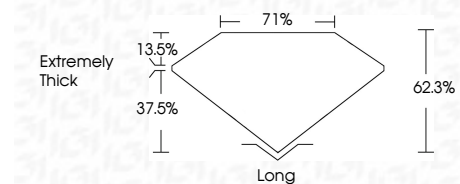

ELECTRONIC COPY

LG759525087
Report verification at igi.org

January 5, 2026
IGI Report Number **LG759525087**
Description **LABORATORY GROWN DIAMOND**
Shape and Cutting Style **EMERALD CUT**
Measurements **10.01 X 7.02 X 4.37 MM**

GRADING RESULTS
Carat Weight **3.39 CARATS**
Color Grade **FANCY INTENSE PINK**
Clarity Grade **VS 2**

ADDITIONAL GRADING INFORMATION
Polish **VERY GOOD**
Symmetry **VERY GOOD**
Fluorescence **SLIGHT**
Inscription(s) **IGI LG759525087**
Comments: This Laboratory Grown Diamond was created by Chemical Vapor Deposition (CVD) growth process. Indications of post-growth treatment.

January 5, 2026
IGI Report No **LG759525087**
EMERALD CUT
Carat Weight **3.39 CARATS**
Color Grade **FANCY INTENSE PINK**
Clarity Grade **VS 2**
Depth **62.3%**
Table **13.5%**
Girdle **Extremely Thick**
Culet **Long**
Polish **VERY GOOD**
Symmetry **VERY GOOD**
Fluorescence **SLIGHT**
Inscription(s) **IGI LG759525087**
Comments: This Laboratory Grown Diamond was created by Chemical Vapor Deposition (CVD) growth process. Indications of post-growth treatment.

GRADING RESULTS
Carat Weight **3.39 CARATS**
Color Grade **FANCY INTENSE PINK**
Clarity Grade **VS 2**

ADDITIONAL GRADING INFORMATION
Polish **VERY GOOD**
Symmetry **VERY GOOD**
Fluorescence **SLIGHT**
Inscription(s) **IGI LG759525087**