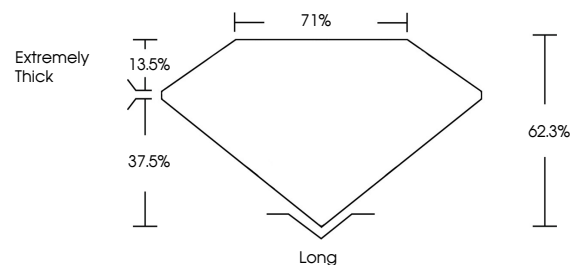

PROPORTIONS