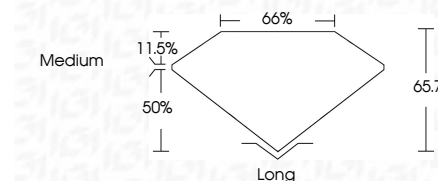

Shape and Cutting Style **EMERALD CUT**

Measurements **7.85 X 5.48 X 3.60 MM**

GRADING RESULTS

Carat Weight **1.54 CARAT**

Color Grade **E**

Clarity Grade **VVS 1**

ADDITIONAL GRADING INFORMATION

Polish **EXCELLENT**

Symmetry **EXCELLENT**

Fluorescence **NONE**

Inscription(s) **IGI LG758585689**

Comments: This Laboratory Grown Diamond was created by Chemical Vapor Deposition (CVD) growth process.
Type IIa

PROPORTIONS

Sample Image Used

CLARITY CHARACTERISTICS

KEY TO SYMBOLS

Red symbols indicate internal characteristics.
Green symbols indicate external characteristics.

COLOR

D E F G H I J Faint Very Light Light

CLARITY

FL	IF	VVS ¹⁻²	VS ¹⁻²	SI ¹⁻²	I ¹⁻³
Flawless	Internally Flawless	Very Very Slightly Included	Very Slightly Included	Slightly Included	Included

December 19, 2025
IGI Report No LG758585689
EMERALD CUT
7.85 X 5.48 X 3.60 MM
1.54 CARAT
E
Color Grade
VVS 1
Depth 65.7%
Table 11.5%
Girdle Medium
Long
Culet
Polish EXCELLENT
Symmetry EXCELLENT
Fluorescence NONE
Inscription(s) IGI LG758585689
Comments: This Laboratory Grown Diamond was created by Chemical Vapor Deposition (CVD) growth process.
Type IIa