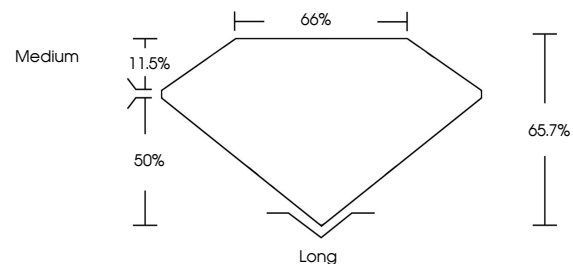

ELECTRONIC COPY

LG758585689
Report verification at igi.org

December 19, 2025

IGI Report Number **LG758585689**

Description **LABORATORY GROWN DIAMOND**

Shape and Cutting Style **EMERALD CUT**

Measurements **7.85 X 5.48 X 3.60 MM**

Shape and Cutting Style **EMERALD CUT**

Measurements **7.85 X 5.48 X 3.60 MM**

GRADING RESULTS

Carat Weight **1.54 CARAT**

Color Grade **E**

Clarity Grade **VVS 1**

ADDITIONAL GRADING INFORMATION

Polish **EXCELLENT**

Symmetry **EXCELLENT**

Fluorescence **NONE**

Inscription(s) **IGI LG758585689**

Comments: This Laboratory Grown Diamond was created by Chemical Vapor Deposition (CVD) growth process.
Type IIa

PROPORTIONS

Sample Image Used

CLARITY CHARACTERISTICS

KEY TO SYMBOLS

Red symbols indicate internal characteristics.
Green symbols indicate external characteristics.

COLOR

D E F G H I J Faint Very Light Light

CLARITY

FL	IF	VVS ¹⁻²	VS ¹⁻²	SI ¹⁻²	I ¹⁻³
Flawless	Internally Flawless	Very Very Slightly Included	Very Slightly Included	Slightly Included	Included