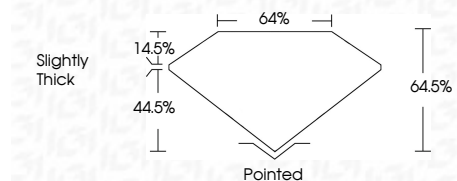

ELECTRONIC COPY

LG758539478
Report verification at igi.org

December 18, 2025
IGI Report Number **LG758539478**
Description **LABORATORY GROWN DIAMOND**
Shape and Cutting Style **CUT CORNERED SQUARE
MODIFIED BRILLIANT**
Measurements **7.56 X 7.26 X 4.68 MM**

GRADING RESULTS
Carat Weight **2.53 CARATS**
Color Grade **D**
Clarity Grade **VVS 2**

ADDITIONAL GRADING INFORMATION
Polish **EXCELLENT**
Symmetry **EXCELLENT**
Fluorescence **NONE**
Inscription(s) **IGI LG758539478**
Comments: This Laboratory Grown Diamond was created by Chemical Vapor Deposition (CVD) growth process. Type IIa

December 18, 2025
IGI Report No. LG758539478
CUT CORNERED SQUARE MODIFIED BRILLIANT
7.56 X 7.26 X 4.68 MM
Carat Weight **2.53 CARATS**
Color Grade **D**
Clarity Grade **VVS 2**
Table **14.5%**
Girdle **44.5%**
Slightly Thick
Culet **Pointed**
Polish **EXCELLENT**
Symmetry **EXCELLENT**
Fluorescence **NONE**
Inscription(s) **IGI LG758539478**
Comments: This Laboratory Grown Diamond was created by Chemical Vapor Deposition (CVD) growth process. Type IIa

GRADING RESULTS
Carat Weight **2.53 CARATS**
Color Grade **D**
Clarity Grade **VVS 2**

ADDITIONAL GRADING INFORMATION
Polish **EXCELLENT**
Symmetry **EXCELLENT**
Fluorescence **NONE**
Inscription(s) **IGI LG758539478**