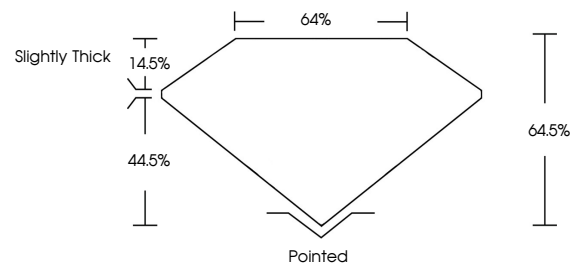

PROPORTIONS