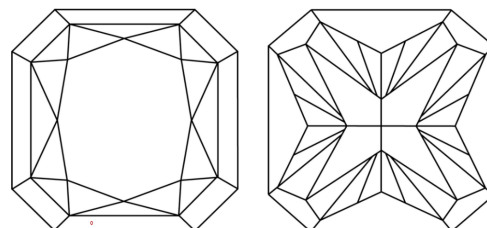

CLARITY CHARACTERISTICS

KEY TO SYMBOLS

Red symbols indicate internal characteristics.
Green symbols indicate external characteristics.