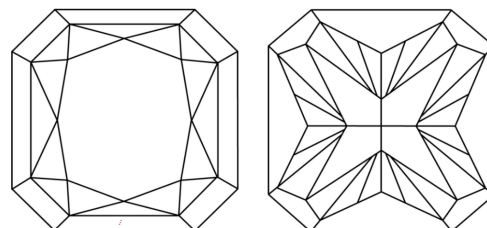

CLARITY CHARACTERISTICS

KEY TO SYMBOLS

Red symbols indicate internal characteristics.
Green symbols indicate external characteristics.