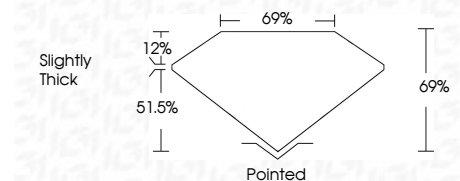

ELECTRONIC COPY

LG758539477
Report verification at igi.org

December 17, 2025
IGI Report Number **LG758539477**
Description **LABORATORY GROWN DIAMOND**
Shape and Cutting Style **CUT CORNERED SQUARE
MODIFIED BRILLIANT**
Measurements **6.84 X 6.62 X 4.57 MM**

GRADING RESULTS
Carat Weight **2.03 CARATS**
Color Grade **E**
Clarity Grade **VVS 2**

ADDITIONAL GRADING INFORMATION
Polish **EXCELLENT**
Symmetry **EXCELLENT**
Fluorescence **NONE**
Inscription(s) **IGI LG758539477**
Comments: This Laboratory Grown Diamond was created by Chemical Vapor Deposition (CVD) growth process. Type IIa

December 17, 2025
IGI Report No LG758539477
CUT CORNERED SQUARE MODIFIED BRILLIANT
6.84 X 6.62 X 4.57 MM
Carat Weight **2.03 CARATS**
Color Grade **E**
Clarity Grade **VVS 2**
Depth **69%**
Table **69%**
Girdle **Slightly Thick**
Culet **Pointed**
Polish **EXCELLENT**
Symmetry **EXCELLENT**
Fluorescence **NONE**
Inscription(s) **IGI LG758539477**
Comments: This Laboratory Grown Diamond was created by Chemical Vapor Deposition (CVD) growth process. Type IIa

LABORATORY GROWN DIAMOND REPORT

December 17, 2025
IGI Report Number **LG758539477**
Description **LABORATORY GROWN DIAMOND**
Shape and Cutting Style **CUT CORNERED SQUARE
MODIFIED BRILLIANT**
Measurements **6.84 X 6.62 X 4.57 MM**