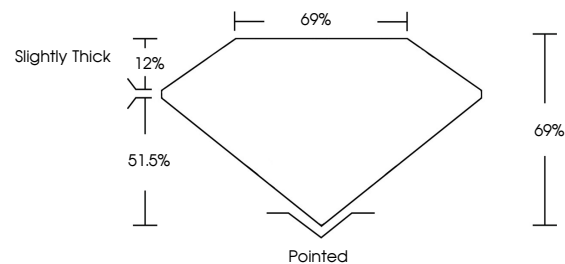

PROPORTIONS