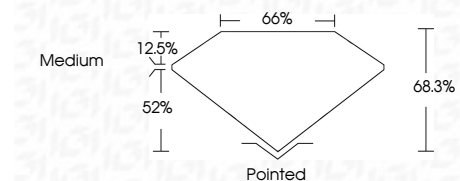

Measurements **9.79 X 7.23 X 4.94 MM**

GRADING RESULTS

Carat Weight **3.04 CARATS**

Color Grade **E**

Clarity Grade **VS 1**

ADDITIONAL GRADING INFORMATION

Polish **EXCELLENT**

Symmetry **EXCELLENT**

Fluorescence **NONE**

Inscription(s) **IGI LG758531426**

Comments: This Laboratory Grown Diamond was created by Chemical Vapor Deposition (CVD) growth process. Type IIa

December 19, 2025	IGI Report No LG758531426	CUT CORNERED RECT. MODIFIED BRILLIANT	9.79 X 7.23 X 4.94 MM	3.04 CARATS	E	VS 1	68.3%	65%	Medium	Pointed	EXCELLENT	EXCELLENT	NONE	IGI LG758531426
Color Grade	Clarity Grade	Table	Depth	Carat Weight	Color Grade	Clarity Grade	Table	Depth	Graile	Culet	Polish	Symmetry	Fluorescence	Inscription(s)

Comments: This Laboratory Grown Diamond was created by Chemical Vapor Deposition (CVD) growth process. Type IIa

December 19, 2025
IGI Report Number **LG758531426**
Description **LABORATORY GROWN DIAMOND**
Shape and Cutting Style **CUT CORNERED RECTANGULAR
MODIFIED BRILLIANT**
Measurements **9.79 X 7.23 X 4.94 MM**

GRADING RESULTS
Carat Weight **3.04 CARATS**
Color Grade **E**
Clarity Grade **VS 1**

ADDITIONAL GRADING INFORMATION
Polish **EXCELLENT**
Symmetry **EXCELLENT**
Fluorescence **NONE**
Inscription(s) **IGI LG758531426**