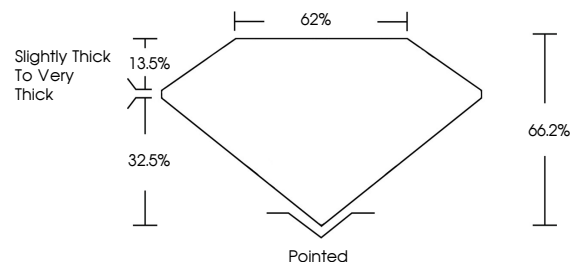

GRADING RESULTS

Carat Weight **1.15 CARAT**

Color Grade **FANCY VIVID GREEN**

Clarity Grade **VVS 2**

December 25, 2025
IGI Report Number **LG757541250**
Description **LABORATORY GROWN DIAMOND**
Shape and Cutting Style **PEAR MODIFIED BRILLIANT**
Measurements **8.58 X 5.26 X 3.48 MM**

GRADING RESULTS

Carat Weight **1.15 CARAT**

Color Grade **FANCY VIVID GREEN**

Clarity Grade **VVS 2**

ADDITIONAL GRADING INFORMATION

Polish **EXCELLENT**

Symmetry **EXCELLENT**

Fluorescence **NONE**

Inscription(s) **IGI LG757541250**

Comments: This Laboratory Grown Diamond was created by Chemical Vapor Deposition (CVD) growth process.
Indications of post-growth treatment.

Secondary color: Blue

PROPORTIONS

Sample Image Used

CLARITY CHARACTERISTICS

KEY TO SYMBOLS

Red symbols indicate internal characteristics.
Green symbols indicate external characteristics.

COLOR

D E F G H I J Faint Very Light Light

CLARITY

FL	IF	VVS ¹⁻²	VS ¹⁻²	SI ¹⁻²	I ¹⁻³
Flawless	Internally Flawless	Very Very Slightly Included	Very Slightly Included	Slightly Included	Included