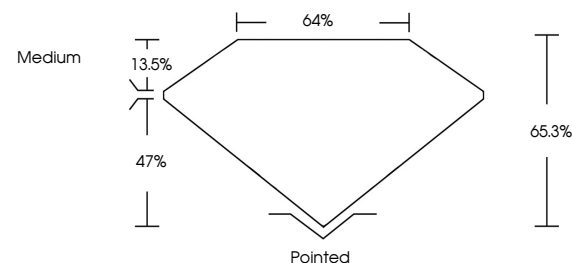

PROPORTIONS