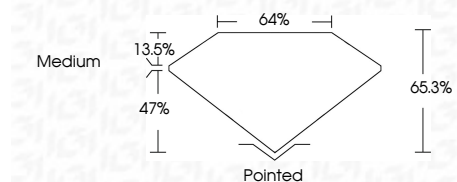

ELECTRONIC COPY

LG757534125
Report verification at igi.org

January 13, 2026
IGI Report Number **LG757534125**
Description **LABORATORY GROWN DIAMOND**
Shape and Cutting Style **SQUARE EMERALD CUT**
Measurements **8.17 X 7.95 X 5.19 MM**

GRADING RESULTS
Carat Weight **3.08 CARATS**
Color Grade **FANCY VIVID BLUE**
Clarity Grade **VS 1**

ADDITIONAL GRADING INFORMATION
Polish **EXCELLENT**
Symmetry **VERY GOOD**
Fluorescence **NONE**
Inscription(s) **IGI LG757534125**
Comments: This Laboratory Grown Diamond was created by Chemical Vapor Deposition (CVD) growth process. Indications of post-growth treatment.

January 13, 2026
IGI Report No LG757534125
SQUARE EMERALD CUT
3.08 CARATS
Carat Weight
Color Grade **FANCY VIVID BLUE**
Clarity Grade **VS 1**
Depth **47%**
Table **64%**
Girdle **Medium**
Culet **Pointed**
Polish **EXCELLENT**
Symmetry **VERY GOOD**
Fluorescence **NONE**
Inscription(s) **IGI LG757534125**

GRADING RESULTS
Carat Weight **3.08 CARATS**
Color Grade **FANCY VIVID BLUE**
Clarity Grade **VS 1**

ADDITIONAL GRADING INFORMATION
Polish **EXCELLENT**
Symmetry **VERY GOOD**
Fluorescence **NONE**
Inscription(s) **IGI LG757534125**