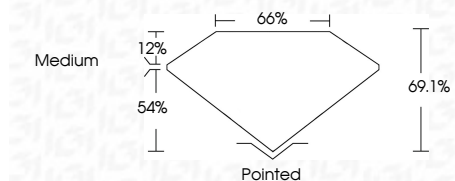

Measurements **11.23 X 7.42 X 5.13 MM**

GRADING RESULTS

Carat Weight **3.54 CARATS**
Color Grade **E**
Clarity Grade **VS 1**

ADDITIONAL GRADING INFORMATION

Polish **EXCELLENT**
Symmetry **EXCELLENT**
Fluorescence **NONE**
Inscription(s) **IGI LG757532024**
Comments: This Laboratory Grown Diamond was created by Chemical Vapor Deposition (CVD) growth process. Type IIa

January 5, 2026
IGI Report No LG757532024
CUT CORNERED RECT. MODIFIED BRILLIANT
11.23 X 7.42 X 5.13 MM
3.54 CARATS
E
VS 1
69.1%
54%
Medium
Pointed
EXCELLENT
EXCELLENT
NONE
IGI LG757532024
Comments: This Laboratory Grown Diamond was created by Chemical Vapor Deposition (CVD) growth process. Type IIa

LABORATORY GROWN DIAMOND REPORT

January 5, 2026
IGI Report Number **LG757532024**
Description **LABORATORY GROWN DIAMOND**
Shape and Cutting Style **CUT CORNERED RECTANGULAR
MODIFIED BRILLIANT**
Measurements **11.23 X 7.42 X 5.13 MM**

GRADING RESULTS

Carat Weight **3.54 CARATS**
Color Grade **E**
Clarity Grade **VS 1**

ADDITIONAL GRADING INFORMATION

Polish **EXCELLENT**
Symmetry **EXCELLENT**
Fluorescence **NONE**
Inscription(s) **IGI LG757532024**