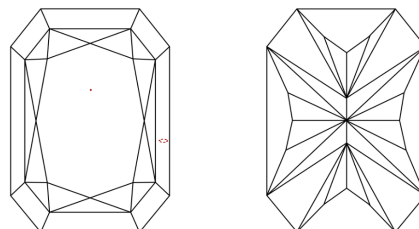

CLARITY CHARACTERISTICS

KEY TO SYMBOLS

Red symbols indicate internal characteristics.
Green symbols indicate external characteristics.