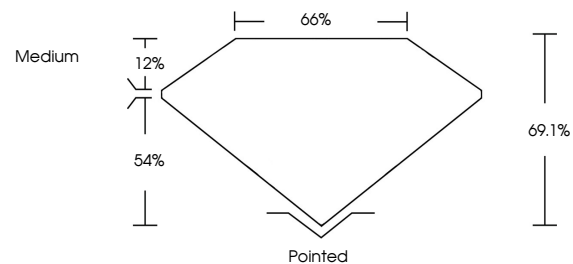

Measurements **11.23 X 7.42 X 5.13 MM**

GRADING RESULTS

Carat Weight **3.54 CARATS**
Color Grade **E**
Clarity Grade **VS 1**

ADDITIONAL GRADING INFORMATION

Polish **EXCELLENT**
Symmetry **EXCELLENT**
Fluorescence **NONE**
Inscription(s) **IGI LG757532024**
Comments: This Laboratory Grown Diamond was created by Chemical Vapor Deposition (CVD) growth process. Type IIa

GRADING RESULTS

Carat Weight **3.54 CARATS**
Color Grade **E**
Clarity Grade **VS 1**

ADDITIONAL GRADING INFORMATION

Polish **EXCELLENT**
Symmetry **EXCELLENT**
Fluorescence **NONE**
Inscription(s) **IGI LG757532024**

Comments: This Laboratory Grown Diamond was created by Chemical Vapor Deposition (CVD) growth process. Type IIa

PROPORTIONS

CLARITY CHARACTERISTICS

KEY TO SYMBOLS

Red symbols indicate internal characteristics.
Green symbols indicate external characteristics.