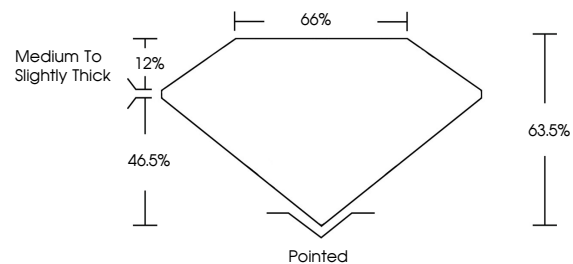

December 15, 2025
IGI Report No LG757527421
CUT CORNERED RECT. MODIFIED BRILLIANT
15.17 X 9.86 X 6.26 MM
Carat Weight **8.09 CARATS**
Color Grade **G**
Clarity Grade **VVS 2**
Depth **63.5%**
Table **65%**
Girdle **Medium to Slightly Thick**
Culet **Pointed**
Polish **EXCELLENT**
Symmetry **EXCELLENT**
Fluorescence **NONE**
Inscription(s) **(IGI) LG757527421**

GRADING RESULTS

Carat Weight **8.09 CARATS**
Color Grade **G**
Clarity Grade **VVS 2**

ADDITIONAL GRADING INFORMATION

Polish **EXCELLENT**
Symmetry **EXCELLENT**
Fluorescence **NONE**
Inscription(s) **(IGI) LG757527421**

Comments: This Laboratory Grown Diamond was created by Chemical Vapor Deposition (CVD) growth process. Type IIa

PROPORTIONS

Sample Image Used

CLARITY CHARACTERISTICS

KEY TO SYMBOLS

Red symbols indicate internal characteristics.
Green symbols indicate external characteristics.