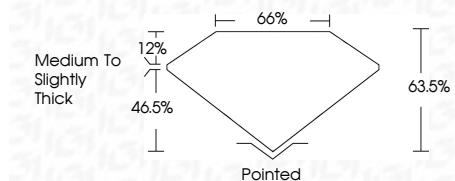

ELECTRONIC COPY

LG757527421
Report verification at igi.org

December 15, 2025
IGI Report Number **LG757527421**
Description **LABORATORY GROWN DIAMOND**
Shape and Cutting Style **CUT CORNERED
RECTANGULAR MODIFIED
BRILLIANT**
Measurements **15.17 X 9.86 X 6.26 MM**

GRADING RESULTS

Carat Weight **8.09 CARATS**
Color Grade **G**
Clarity Grade **VVS 2**

ADDITIONAL GRADING INFORMATION

Polish **EXCELLENT**
Symmetry **EXCELLENT**
Fluorescence **NONE**
Inscription(s) **(IGI) LG757527421**
Comments: This Laboratory Grown Diamond was created by Chemical Vapor Deposition (CVD) growth process. Type IIa

December 15, 2025
IGI Report No LG757527421
CUT CORNERED RECT. MODIFIED BRILLIANT
15.17 X 9.86 X 6.26 MM
Carat Weight **8.09 CARATS**
Color Grade **G**
Clarity Grade **VVS 2**
Depth **63.5%**
Table **65%**
Girdle **Medium to Slightly Thick**
Culet **Pointed**
Polish **EXCELLENT**
Symmetry **EXCELLENT**
Fluorescence **NONE**
Inscription(s) **(IGI) LG757527421**

GRADING RESULTS

Carat Weight **8.09 CARATS**
Color Grade **G**
Clarity Grade **VVS 2**

ADDITIONAL GRADING INFORMATION

Polish **EXCELLENT**
Symmetry **EXCELLENT**
Fluorescence **NONE**
Inscription(s) **(IGI) LG757527421**