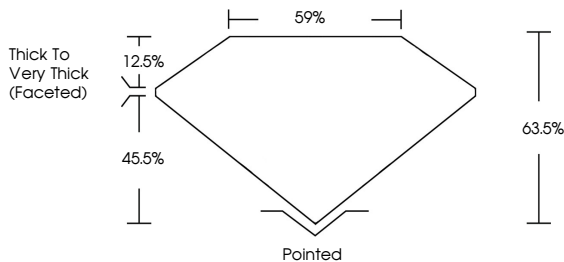

PROPORTIONS