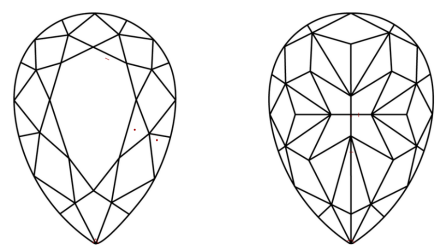

**ELECTRONIC COPY**

LG757503217  
Report verification at igi.org

December 18, 2025  
IGI Report Number **LG757503217**  
Description **LABORATORY GROWN DIAMOND**  
Shape and Cutting Style **PEAR MODIFIED BRILLIANT**  
Measurements **9.50 X 5.97 X 3.79 MM**

December 18, 2025  
IGI Report No LG757503217  
**PEAR MODIFIED BRILLIANT**  
9.50 X 5.97 X 3.79 MM  
1.56 CARAT  
FANCY YELLOW  
VVS 2  
63.5%  
59%  
Thick to Very Thick (Faceted)  
Pointed  
EXCELLENT  
EXCELLENT  
NONE  
IGI LG757503217  
Comments: This Laboratory Grown Diamond was created by Chemical Vapor Deposition (CVD) growth process.

December 18, 2025  
IGI Report Number **LG757503217**  
Description **LABORATORY GROWN DIAMOND**  
Shape and Cutting Style **PEAR MODIFIED BRILLIANT**  
Measurements **9.50 X 5.97 X 3.79 MM**  
**GRADING RESULTS**  
Carat Weight **1.56 CARAT**  
Color Grade **FANCY YELLOW**  
Clarity Grade **VVS 2**  
**ADDITIONAL GRADING INFORMATION**  
Polish **EXCELLENT**  
Symmetry **EXCELLENT**  
Fluorescence **NONE**  
Inscription(s) **IGI LG757503217**  
Comments: This Laboratory Grown Diamond was created by Chemical Vapor Deposition (CVD) growth process.

**PROPORTIONS**

Sample Image Used

**CLARITY CHARACTERISTICS**

**KEY TO SYMBOLS**  
Red symbols indicate internal characteristics.  
Green symbols indicate external characteristics.

**COLOR**

D	E	F	G	H	I	J	Faint	Very Light	Light
---	---	---	---	---	---	---	-------	------------	-------