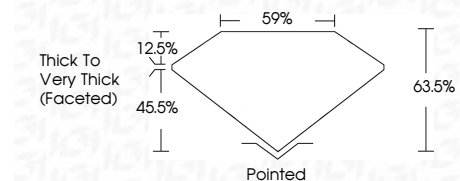

**ELECTRONIC COPY**

LG757503217  
Report verification at igi.org

December 18, 2025  
IGI Report Number **LG757503217**  
Description **LABORATORY GROWN DIAMOND**  
Shape and Cutting Style **PEAR MODIFIED BRILLIANT**  
Measurements **9.50 X 5.97 X 3.79 MM**

**GRADING RESULTS**  
Carat Weight **1.56 CARAT**  
Color Grade **FANCY YELLOW**  
Clarity Grade **VVS 2**

**ADDITIONAL GRADING INFORMATION**  
Polish **EXCELLENT**  
Symmetry **EXCELLENT**  
Fluorescence **NONE**  
Inscription(s) **IGI LG757503217**  
Comments: This Laboratory Grown Diamond was created by Chemical Vapor Deposition (CVD) growth process.

December 18, 2025  
IGI Report No LG757503217  
**PEAR MODIFIED BRILLIANT**  
9.50 X 5.97 X 3.79 MM  
1.56 CARAT  
FANCY YELLOW  
VVS 2  
63.5%  
59%  
Thick to Very Thick (Faceted)  
Pointed  
EXCELLENT  
EXCELLENT  
NONE  
IGI LG757503217  
Comments: This Laboratory Grown Diamond was created by Chemical Vapor Deposition (CVD) growth process.

December 18, 2025  
IGI Report Number **LG757503217**  
Description **LABORATORY GROWN DIAMOND**  
Shape and Cutting Style **PEAR MODIFIED BRILLIANT**  
Measurements **9.50 X 5.97 X 3.79 MM**  
**GRADING RESULTS**  
Carat Weight **1.56 CARAT**  
Color Grade **FANCY YELLOW**  
Clarity Grade **VVS 2**  
**ADDITIONAL GRADING INFORMATION**  
Polish **EXCELLENT**  
Symmetry **EXCELLENT**  
Fluorescence **NONE**  
Inscription(s) **IGI LG757503217**  
Comments: This Laboratory Grown Diamond was created by Chemical Vapor Deposition (CVD) growth process.