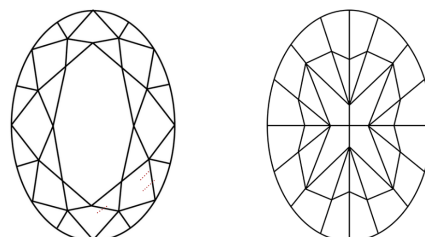

ELECTRONIC COPY

LG756575583
Report verification at igi.org

February 3, 2026
IGI Report Number **LG756575583**
Description **LABORATORY GROWN DIAMOND**
Shape and Cutting Style **OVAL MODIFIED BRILLIANT**
Measurements **9.16 X 6.12 X 3.99 MM**

February 3, 2026
IGI Report Number **LG756575583**
Description **LABORATORY GROWN DIAMOND**
Shape and Cutting Style **OVAL MODIFIED BRILLIANT**
Measurements **9.16 X 6.12 X 3.99 MM**

GRADING RESULTS
Carat Weight **1.61 CARAT**
Color Grade **FANCY VIVID BLUE**
Clarity Grade **VS 1**

PROPORTIONS

Sample Image Used

CLARITY CHARACTERISTICS

KEY TO SYMBOLS

Red symbols indicate internal characteristics.
Green symbols indicate external characteristics.

COLOR

D E F G H I J Faint Very Light Light