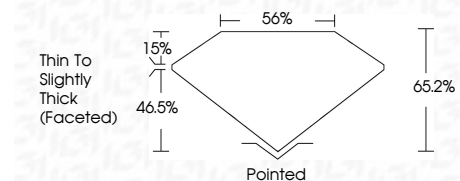

ELECTRONIC COPY

LG756575583
Report verification at igi.org

February 3, 2026
IGI Report Number **LG756575583**
Description **LABORATORY GROWN DIAMOND**
Shape and Cutting Style **OVAL MODIFIED BRILLIANT**
Measurements **9.16 X 6.12 X 3.99 MM**

GRADING RESULTS
Carat Weight **1.61 CARAT**
Color Grade **FANCY VIVID BLUE**
Clarity Grade **VS 1**

ADDITIONAL GRADING INFORMATION
Polish **EXCELLENT**
Symmetry **EXCELLENT**
Fluorescence **NONE**
Inscription(s) **IGI LG756575583**
Comments: This Laboratory Grown Diamond was created by Chemical Vapor Deposition (CVD) growth process. Indications of post-growth treatment.

February 3, 2026
IGI Report No LG756575583
OVAL MODIFIED BRILLIANT
1.61 CARAT
Carat Weight
Color Grade **FANCY VIVID BLUE**
Clarity Grade **VS 1**
Depth **46.2%**
Table **15%**
Girdle **Thin To Slightly Thick (Faceted)**
Culet **Pointed**
Polish **EXCELLENT**
Symmetry **EXCELLENT**
Fluorescence **NONE**
Inscription(s) **IGI LG756575583**
Comments: This Laboratory Grown Diamond was created by Chemical Vapor Deposition (CVD) growth process. Indications of post-growth treatment.

February 3, 2026
IGI Report Number **LG756575583**
Description **LABORATORY GROWN DIAMOND**
Shape and Cutting Style **OVAL MODIFIED BRILLIANT**
Measurements **9.16 X 6.12 X 3.99 MM**

GRADING RESULTS
Carat Weight **1.61 CARAT**
Color Grade **FANCY VIVID BLUE**
Clarity Grade **VS 1**