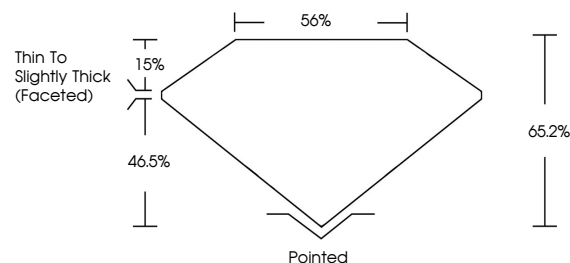

PROPORTIONS