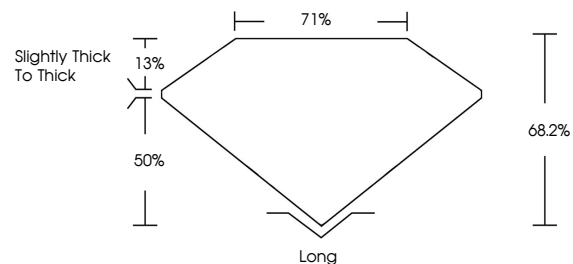

PROPORTIONS