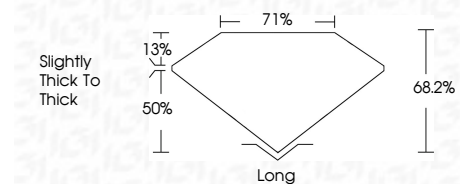

ELECTRONIC COPY

LG756561862
Report verification at igi.org

January 7, 2026
IGI Report Number **LG756561862**
Description **LABORATORY GROWN DIAMOND**
Shape and Cutting Style **EMERALD CUT**
Measurements **7.65 X 5.32 X 3.63 MM**

GRADING RESULTS
Carat Weight **1.48 CARAT**
Color Grade **FANCY VIVID BLUE**
Clarity Grade **VS 2**

ADDITIONAL GRADING INFORMATION
Polish **VERY GOOD**
Symmetry **VERY GOOD**
Fluorescence **NONE**
Inscription(s) **IGI LG756561862**
Comments: This Laboratory Grown Diamond was created by Chemical Vapor Deposition (CVD) growth process. Indications of post-growth treatment.

January 7, 2026
IGI Report No LG756561862
EMERALD CUT
1.48 CARAT
Carat Weight
Color Grade **FANCY VIVID BLUE**
Clarity Grade **VS 2**
Depth **68.2%**
Table **13%**
Girdle **Slightly thick to thick**
Culet **Long**
Polish **VERY GOOD**
Symmetry **VERY GOOD**
Fluorescence **NONE**
Inscription(s) **IGI LG756561862**
Comments: This Laboratory Grown Diamond was created by Chemical Vapor Deposition (CVD) growth process. Indications of post-growth treatment.

LABORATORY GROWN DIAMOND REPORT

January 7, 2026
IGI Report Number **LG756561862**
Description **LABORATORY GROWN DIAMOND**
Shape and Cutting Style **EMERALD CUT**
Measurements **7.65 X 5.32 X 3.63 MM**