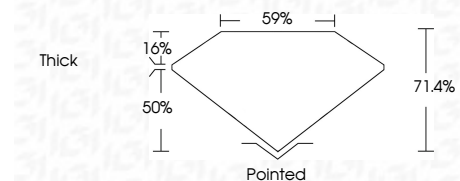

ELECTRONIC COPY

LG756526696
Report verification at igi.org

January 6, 2026
IGI Report Number **LG756526696**
Description **LABORATORY GROWN DIAMOND**
Shape and Cutting Style **CUT CORNERED
RECTANGULAR MODIFIED
BRILLIANT**
Measurements **7.65 X 5.45 X 3.89 MM**

GRADING RESULTS

Carat Weight **1.50 CARAT**
Color Grade **D**
Clarity Grade **VVS 2**

ADDITIONAL GRADING INFORMATION

Polish **VERY GOOD**
Symmetry **EXCELLENT**
Fluorescence **NONE**
Inscription(s) **(IGI) LG756526696**
Comments: This Laboratory Grown Diamond was created by Chemical Vapor Deposition (CVD) growth process. Type IIa

January 6, 2026
IGI Report No LG756526696
CUT CORNERED RECT. MODIFIED BRILLIANT
1.50 CARAT
D
VVS 2
7.65 X 5.45 X 3.89 MM
71.4%
59%
Thick
Pointed
VERY GOOD
EXCELLENT
NONE
(IGI) LG756526696
Comments: This Laboratory Grown Diamond was created by Chemical Vapor Deposition (CVD) growth process. Type IIa

LABORATORY GROWN DIAMOND REPORT

January 6, 2026
IGI Report Number **LG756526696**
Description **LABORATORY GROWN DIAMOND**
Shape and Cutting Style **CUT CORNERED RECTANGULAR
MODIFIED BRILLIANT**
Measurements **7.65 X 5.45 X 3.89 MM**