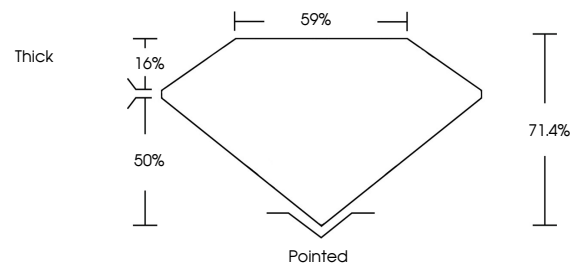

GRADING RESULTS

Carat Weight **1.50 CARAT**
Color Grade **D**
Clarity Grade **VVS 2**

ADDITIONAL GRADING INFORMATION

Polish **VERY GOOD**
Symmetry **EXCELLENT**
Fluorescence **NONE**
Inscription(s) **(IGI) LG756526696**

Comments: This Laboratory Grown Diamond was created by Chemical Vapor Deposition (CVD) growth process. Type IIa

PROPORTIONS

Sample Image Used

CLARITY CHARACTERISTICS

KEY TO SYMBOLS

Red symbols indicate internal characteristics.
Green symbols indicate external characteristics.