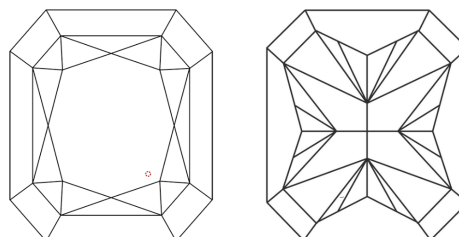

CLARITY CHARACTERISTICS

KEY TO SYMBOLS

Red symbols indicate internal characteristics.
Green symbols indicate external characteristics.

COLOR

D E F G H I J Faint Very Light Light

CLARITY

FL	IF	VVS¹⁻²	VS¹⁻²	SI¹⁻²	I¹⁻³
Flawless	Internally Flawless	Very Very Slightly Included	Very Slightly Included	Slightly Included	Included