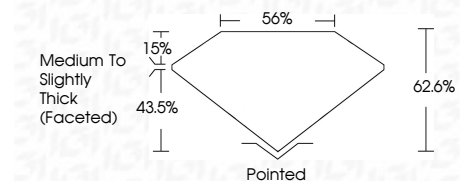

ELECTRONIC COPY

LG755530516
Report verification at igi.org

December 8, 2025
IGI Report Number **LG755530516**
Description **LABORATORY GROWN DIAMOND**
Shape and Cutting Style **MARQUISE BRILLIANT**
Measurements **15.81 X 7.96 X 4.98 MM**

GRADING RESULTS
Carat Weight **3.50 CARATS**
Color Grade **E**
Clarity Grade **VVS 2**

ADDITIONAL GRADING INFORMATION
Polish **EXCELLENT**
Symmetry **EXCELLENT**
Fluorescence **NONE**
Inscription(s) **IGI LG755530516**
Comments: This Laboratory Grown Diamond was created by Chemical Vapor Deposition (CVD) growth process. Type IIa

December 8, 2025
IGI Report No **LG755530516**
MARQUISE BRILLIANT
15.81 X 7.96 X 4.98 MM
3.50 CARATS
E
Carat Weight
Color Grade
Clarity Grade **VVS 2**
Depth **43.5%**
Table **56%**
Girdle
Medium to Slightly Thick (Faceted)
Culet **Pointed**
Polish **EXCELLENT**
Symmetry **EXCELLENT**
Fluorescence **NONE**
Inscription(s) **IGI LG755530516**
Comments: This Laboratory Grown Diamond was created by Chemical Vapor Deposition (CVD) growth process. Type IIa

GRADING RESULTS
Carat Weight **3.50 CARATS**
Color Grade **E**
Clarity Grade **VVS 2**

ADDITIONAL GRADING INFORMATION
Polish **EXCELLENT**
Symmetry **EXCELLENT**
Fluorescence **NONE**
Inscription(s) **IGI LG755530516**