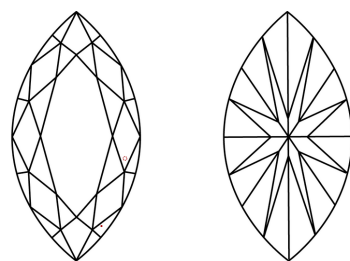

LABORATORY GROWN DIAMOND REPORT

December 8, 2025
IGI Report Number **LG755530516**
Description **LABORATORY GROWN DIAMOND**
Shape and Cutting Style **MARQUISE BRILLIANT**
Measurements **15.81 X 7.96 X 4.98 MM**

GRADING RESULTS
Carat Weight **3.50 CARATS**
Color Grade **E**
Clarity Grade **VVS 2**

ADDITIONAL GRADING INFORMATION
Polish **EXCELLENT**
Symmetry **EXCELLENT**
Fluorescence **NONE**
Inscription(s) **IGI LG755530516**

Comments: This Laboratory Grown Diamond was created by Chemical Vapor Deposition (CVD) growth process. Type IIa

PROPORTIONS

Sample Image Used

CLARITY CHARACTERISTICS

KEY TO SYMBOLS
Red symbols indicate internal characteristics.
Green symbols indicate external characteristics.