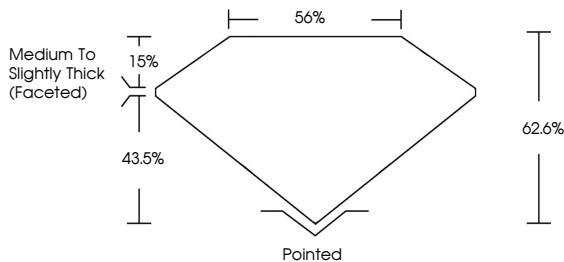

PROPORTIONS