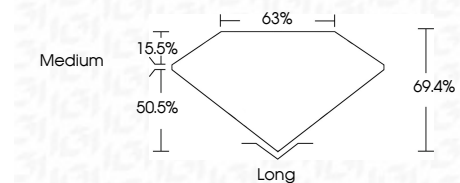

**ELECTRONIC COPY**

LG754583639  
Report verification at igi.org

December 9, 2025  
IGI Report Number **LG754583639**  
Description **LABORATORY GROWN DIAMOND**  
Shape and Cutting Style **EMERALD CUT**  
Measurements **9.78 X 6.83 X 4.74 MM**

**GRADING RESULTS**

Carat Weight **3.09 CARATS**  
Color Grade **E**  
Clarity Grade **VS 1**

**ADDITIONAL GRADING INFORMATION**

Polish **EXCELLENT**  
Symmetry **EXCELLENT**  
Fluorescence **NONE**  
Inscription(s) **(IGI) LG754583639**  
Comments: This Laboratory Grown Diamond was created by Chemical Vapor Deposition (CVD) growth process. Type IIa

December 9, 2025  
IGI Report No **LG754583639**  
**EMERALD CUT**  
3.09 CARATS  
E  
Carat Weight  
Color Grade  
Clarity Grade  
Depth  
Table  
Girdle  
Medium  
Long  
Culet  
Polish  
Symmetry  
Fluorescence  
Inscription(s)  
**EXCELLENT**  
**EXCELLENT**  
**NONE**  
**(IGI) LG754583639**  
Comments: This Laboratory Grown Diamond was created by Chemical Vapor Deposition (CVD) growth process. Type IIa

December 9, 2025  
IGI Report Number **LG754583639**  
Description **LABORATORY GROWN DIAMOND**  
Shape and Cutting Style **EMERALD CUT**  
Measurements **9.78 X 6.83 X 4.74 MM**

**GRADING RESULTS**

Carat Weight **3.09 CARATS**  
Color Grade **E**  
Clarity Grade **VS 1**