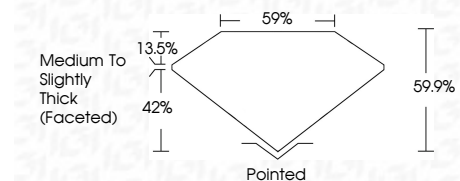

**ELECTRONIC COPY**

LG754578552  
Report verification at igi.org

December 9, 2025  
IGI Report Number **LG754578552**  
Description **LABORATORY GROWN DIAMOND**  
Shape and Cutting Style **HEART BRILLIANT**  
Measurements **7.44 X 8.82 X 5.28 MM**

**GRADING RESULTS**  
Carat Weight **2.02 CARATS**  
Color Grade **F**  
Clarity Grade **VS 1**

**ADDITIONAL GRADING INFORMATION**  
Polish **EXCELLENT**  
Symmetry **EXCELLENT**  
Fluorescence **NONE**  
Inscription(s) **IGI LG754578552**  
Comments: This Laboratory Grown Diamond was created by Chemical Vapor Deposition (CVD) growth process. Type IIa

December 9, 2025  
IGI Report No **LG754578552**  
**HEART BRILLIANT**  
2.02 CARATS  
F  
7.44 X 8.82 X 5.28 MM  
Carat Weight  
Color Grade  
Clarity Grade  
Depth  
Table  
Girdle  
Medium to Slightly Thick (Faceted)  
Pointed  
EXCELLENT  
EXCELLENT  
NONE  
IGI LG754578552  
Inscription(s)  
Comments: This Laboratory Grown Diamond was created by Chemical Vapor Deposition (CVD) growth process. Type IIa

December 9, 2025  
IGI Report Number **LG754578552**  
Description **LABORATORY GROWN DIAMOND**  
Shape and Cutting Style **HEART BRILLIANT**  
Measurements **7.44 X 8.82 X 5.28 MM**

**GRADING RESULTS**  
Carat Weight **2.02 CARATS**  
Color Grade **F**  
Clarity Grade **VS 1**