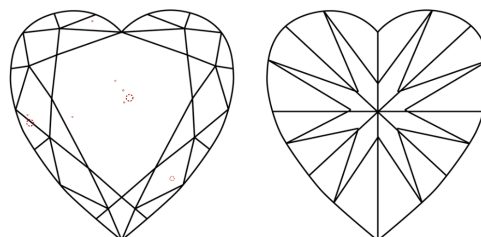

December 9, 2025  
IGI Report No **LG754578552**  
**HEART BRILLIANT**  
2.02 CARATS  
F  
7.44 X 8.82 X 5.28 MM  
Carat Weight  
Color Grade  
Clarity Grade  
Depth  
Table  
Girdle  
Medium to Slightly Thick (Faceted)  
Pointed  
EXCELLENT  
EXCELLENT  
NONE  
IGI LG754578552  
Inscription(s)  
Comments: This Laboratory Grown Diamond was created by Chemical Vapor Deposition (CVD) growth process. Type IIa

December 9, 2025  
IGI Report Number **LG754578552**  
Description **LABORATORY GROWN DIAMOND**  
Shape and Cutting Style **HEART BRILLIANT**  
Measurements **7.44 X 8.82 X 5.28 MM**

**GRADING RESULTS**  
Carat Weight **2.02 CARATS**  
Color Grade **F**  
Clarity Grade **VS 1**

**PROPORTIONS**

**CLARITY CHARACTERISTICS**

**KEY TO SYMBOLS**

Red symbols indicate internal characteristics.  
Green symbols indicate external characteristics.

Sample Image Used

**COLOR**

D E F G H I J Faint Very Light Light