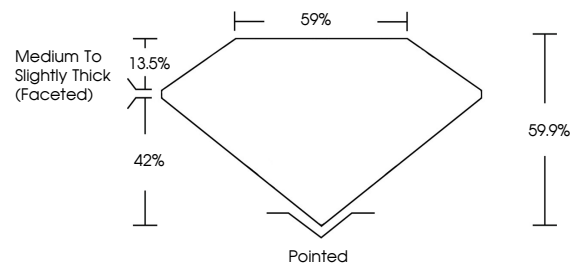

PROPORTIONS