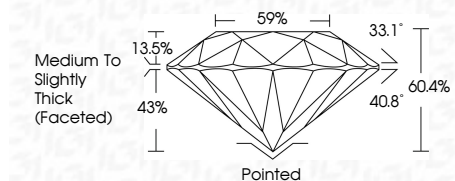

ELECTRONIC COPY

LG754576885
Report verification at igi.org

January 23, 2026
IGI Report Number **LG754576885**
Description **LABORATORY GROWN DIAMOND**
Shape and Cutting Style **ROUND BRILLIANT**
Measurements **8.26 - 8.30 X 5.00 MM**

GRADING RESULTS

Carat Weight **2.11 CARATS**
Color Grade **G**
Clarity Grade **VS 1**
Cut Grade **IDEAL**

Sample Image Used

ADDITIONAL GRADING INFORMATION

Polish **EXCELLENT**
Symmetry **EXCELLENT**
Fluorescence **NONE**
Inscription(s) **IGI LG754576885**
Comments: This Laboratory Grown Diamond was created by Chemical Vapor Deposition (CVD) growth process. Type IIa

January 23, 2026
IGI Report No LG754576885
ROUND BRILLIANT
8.26 - 8.30 X 5.00 MM
2.11 CARATS
Color Grade **G**
Clarity Grade **VS 1**
Cut Grade **IDEAL**
Depth **60.4%**
Table **59%**
Girdle **Medium To Slightly Thick (Faceted)**
Culet **Pointed**
Polish **EXCELLENT**
Symmetry **EXCELLENT**
Fluorescence **NONE**
Inscription(s) **IGI LG754576885**
Comments: This Laboratory Grown Diamond was created by Chemical Vapor Deposition (CVD) growth process. Type IIa

GRADING RESULTS

Carat Weight **2.11 CARATS**
Color Grade **G**
Clarity Grade **VS 1**
Cut Grade **IDEAL**

ADDITIONAL GRADING INFORMATION

Polish **EXCELLENT**
Symmetry **EXCELLENT**
Fluorescence **NONE**
Inscription(s) **IGI LG754576885**