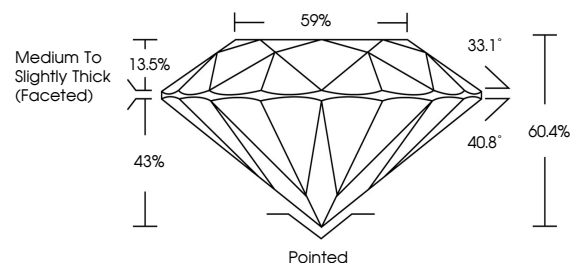

January 23, 2026
IGI Report No LG754576885
ROUND BRILLIANT
8.26 - 8.30 X 5.00 MM
2.11 CARATS
Color Grade **G**
Clarity Grade **VS 1**
Cut Grade **IDEAL**
Depth **60.4%**
Table **59%**
Girdle **Medium To Slightly Thick (Faceted)**
Culet **Pointed**
Polish **EXCELLENT**
Symmetry **EXCELLENT**
Fluorescence **NONE**
Inscription(s) **IGI LG754576885**
Comments: This Laboratory Grown Diamond was created by Chemical Vapor Deposition (CVD) growth process. Type IIa

LABORATORY GROWN DIAMOND REPORT

January 23, 2026
IGI Report Number **LG754576885**
Description **LABORATORY GROWN DIAMOND**
Shape and Cutting Style **ROUND BRILLIANT**
Measurements **8.26 - 8.30 X 5.00 MM**

GRADING RESULTS

Carat Weight **2.11 CARATS**
Color Grade **G**
Clarity Grade **VS 1**
Cut Grade **IDEAL**

ADDITIONAL GRADING INFORMATION

Polish **EXCELLENT**
Symmetry **EXCELLENT**
Fluorescence **NONE**
Inscription(s) **IGI LG754576885**

Comments: This Laboratory Grown Diamond was created by Chemical Vapor Deposition (CVD) growth process. Type IIa

PROPORTIONS

CLARITY CHARACTERISTICS

KEY TO SYMBOLS

Red symbols indicate internal characteristics.
Green symbols indicate external characteristics.