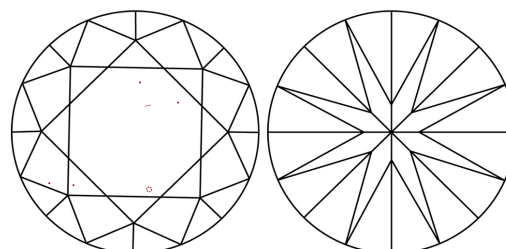

CLARITY CHARACTERISTICS

KEY TO SYMBOLS

Red symbols indicate internal characteristics.
Green symbols indicate external characteristics.

COLOR

D E F G H I J Faint Very Light Light

CLARITY

FL	IF	VS¹⁻²	VS¹⁻²	SI¹⁻²	I¹⁻³
Flawless	Internally Flawless	Very Very Slightly Included	Very Slightly Included	Slightly Included	Included