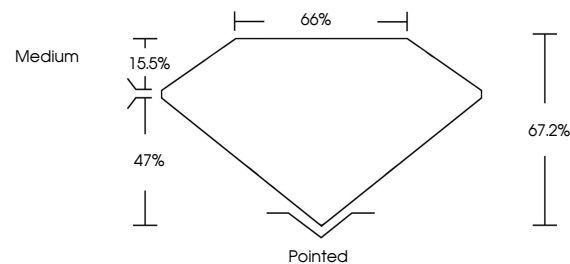

PROPORTIONS