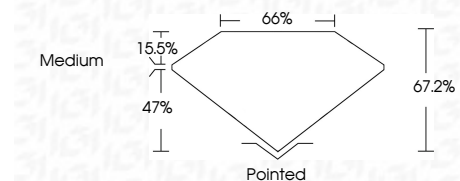

ELECTRONIC COPY

LG754560649
Report verification at igi.org

December 11, 2025
IGI Report Number **LG754560649**
Description **LABORATORY GROWN DIAMOND**
Shape and Cutting Style **CUT CORNERED SQUARE
MODIFIED BRILLIANT**
Measurements **7.43 X 7.17 X 4.82 MM**

GRADING RESULTS
Carat Weight **2.51 CARATS**
Color Grade **D**
Clarity Grade **VVS 2**

ADDITIONAL GRADING INFORMATION
Polish **EXCELLENT**
Symmetry **EXCELLENT**
Fluorescence **NONE**
Inscription(s) **IGI LG754560649**
Comments: This Laboratory Grown Diamond was created by Chemical Vapor Deposition (CVD) growth process. Type IIa

December 11, 2025
IGI Report No **LG754560649**
CUT CORNERED SQUARE MODIFIED BRILLIANT
7.43 X 7.17 X 4.82 MM
Carat Weight **2.51 CARATS**
Color Grade **D**
Clarity Grade **VVS 2**
Depth **47.2%**
Table **15.5%**
Girdle **Medium**
Culet **Pointed**
Polish **EXCELLENT**
Symmetry **EXCELLENT**
Fluorescence **NONE**
Inscription(s) **IGI LG754560649**
Comments: This Laboratory Grown Diamond was created by Chemical Vapor Deposition (CVD) growth process. Type IIa

GRADING RESULTS
Carat Weight **2.51 CARATS**
Color Grade **D**
Clarity Grade **VVS 2**

ADDITIONAL GRADING INFORMATION
Polish **EXCELLENT**
Symmetry **EXCELLENT**
Fluorescence **NONE**
Inscription(s) **IGI LG754560649**