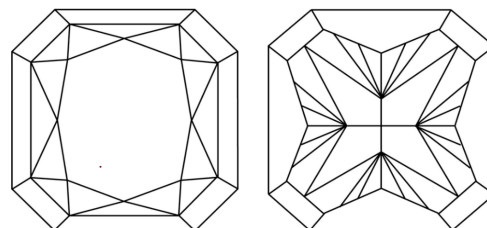

CLARITY CHARACTERISTICS

KEY TO SYMBOLS

Red symbols indicate internal characteristics.
Green symbols indicate external characteristics.