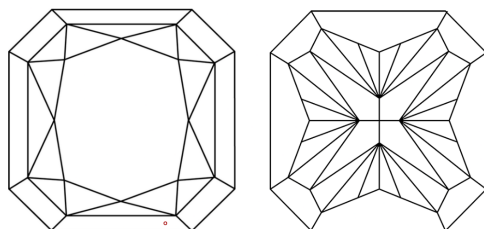

CLARITY CHARACTERISTICS

KEY TO SYMBOLS
Red symbols indicate internal characteristics.
Green symbols indicate external characteristics.