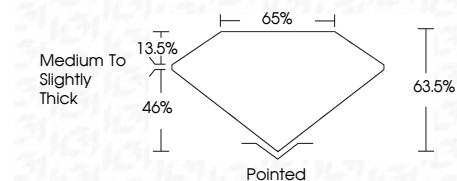

ELECTRONIC COPY

LG754560527
Report verification at igi.org

December 11, 2025
IGI Report Number **LG754560527**
Description **LABORATORY GROWN DIAMOND**
Shape and Cutting Style **CUT CORNERED SQUARE
MODIFIED BRILLIANT**
Measurements **7.32 X 7.02 X 4.46 MM**

GRADING RESULTS
Carat Weight **2.12 CARATS**
Color Grade **D**
Clarity Grade **VVS 2**

ADDITIONAL GRADING INFORMATION
Polish **EXCELLENT**
Symmetry **EXCELLENT**
Fluorescence **NONE**
Inscription(s) **IGI LG754560527**
Comments: This Laboratory Grown Diamond was created by Chemical Vapor Deposition (CVD) growth process. Type IIa

December 11, 2025
IGI Report No **LG754560527**
CUT CORNERED SQUARE MODIFIED BRILLIANT
7.32 X 7.02 X 4.46 MM
Carat Weight **2.12 CARATS**
Color Grade **D**
Clarity Grade **VVS 2**
Depth **46.0%**
Table **13.5%**
Girdle **Medium to Slightly Thick**
Culet **Pointed**
Polish **EXCELLENT**
Symmetry **EXCELLENT**
Fluorescence **NONE**
Inscription(s) **IGI LG754560527**
Comments: This Laboratory Grown Diamond was created by Chemical Vapor Deposition (CVD) growth process. Type IIa

LABORATORY GROWN DIAMOND REPORT

December 11, 2025
IGI Report Number **LG754560527**
Description **LABORATORY GROWN DIAMOND**
Shape and Cutting Style **CUT CORNERED SQUARE
MODIFIED BRILLIANT**
Measurements **7.32 X 7.02 X 4.46 MM**