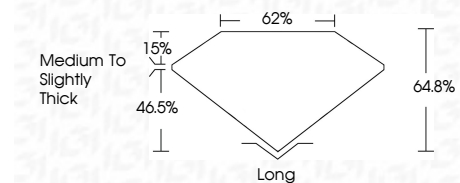

**ELECTRONIC COPY**

LG754537941  
Report verification at igi.org

December 3, 2025  
IGI Report Number **LG754537941**  
Description **LABORATORY GROWN DIAMOND**  
Shape and Cutting Style **EMERALD CUT**  
Measurements **10.19 X 6.79 X 4.40 MM**

**GRADING RESULTS**  
Carat Weight **3.07 CARATS**  
Color Grade **G**  
Clarity Grade **VVS 2**

**ADDITIONAL GRADING INFORMATION**  
Polish **EXCELLENT**  
Symmetry **EXCELLENT**  
Fluorescence **NONE**  
Inscription(s) **IGI LG754537941**  
Comments: This Laboratory Grown Diamond was created by Chemical Vapor Deposition (CVD) growth process. Type IIa

December 3, 2025  
IGI Report No **LG754537941**  
**EMERALD CUT**  
10.19 X 6.79 X 4.40 MM  
3.07 CARATS  
G  
VVS 2  
64.8%  
62%  
Medium to Slightly Thick  
Long  
EXCELLENT  
EXCELLENT  
NONE  
IGI LG754537941  
Comments: This Laboratory Grown Diamond was created by Chemical Vapor Deposition (CVD) growth process. Type IIa

**LABORATORY GROWN DIAMOND REPORT**

December 3, 2025  
IGI Report Number **LG754537941**  
Description **LABORATORY GROWN DIAMOND**  
Shape and Cutting Style **EMERALD CUT**  
Measurements **10.19 X 6.79 X 4.40 MM**