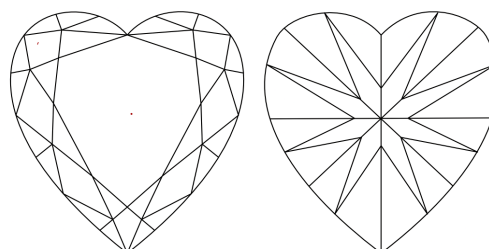

CLARITY CHARACTERISTICS

KEY TO SYMBOLS

Red symbols indicate internal characteristics.
Green symbols indicate external characteristics.

COLOR

D E F G H I J Faint Very Light Light

CLARITY

FL	IF	VS¹⁻²	VS¹⁻²	SI¹⁻²	I¹⁻³
Flawless	Internally Flawless	Very Very Slightly Included	Very Slightly Included	Slightly Included	Included