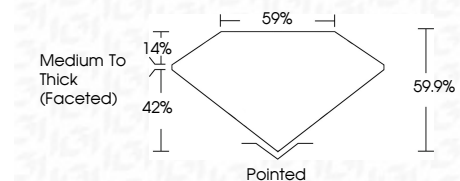

**ELECTRONIC COPY**

LG754515936  
Report verification at igi.org

January 9, 2026  
IGI Report Number **LG754515936**  
Description **LABORATORY GROWN DIAMOND**  
Shape and Cutting Style **HEART BRILLIANT**  
Measurements **9.16 X 9.87 X 5.91 MM**

**GRADING RESULTS**

Carat Weight **3.05 CARATS**  
Color Grade **D**  
Clarity Grade **VS 1**

Sample Image Used

**ADDITIONAL GRADING INFORMATION**

Polish **EXCELLENT**  
Symmetry **EXCELLENT**  
Fluorescence **NONE**  
Inscription(s) **IGI LG754515936**  
Comments: This Laboratory Grown Diamond was created by Chemical Vapor Deposition (CVD) growth process. Type IIa

January 9, 2026  
IGI Report No LG754515936  
**HEART BRILLIANT**  
3.05 CARATS  
D  
9.16 X 9.87 X 5.91 MM  
Carat Weight  
Color Grade  
Clarity Grade  
Table  
Depth  
Girdle  
Medium To Thick (Faceted)  
Pointed  
EXCELLENT  
EXCELLENT  
NONE  
IGI LG754515936  
Inscription(s)  
Comments: This Laboratory Grown Diamond was created by Chemical Vapor Deposition (CVD) growth process. Type IIa

**GRADING RESULTS**

Carat Weight **3.05 CARATS**  
Color Grade **D**  
Clarity Grade **VS 1**

**ADDITIONAL GRADING INFORMATION**

Polish **EXCELLENT**  
Symmetry **EXCELLENT**  
Fluorescence **NONE**  
Inscription(s) **IGI LG754515936**