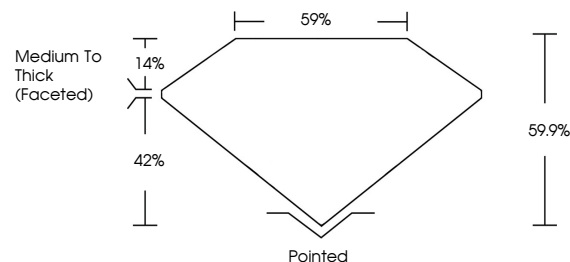

PROPORTIONS