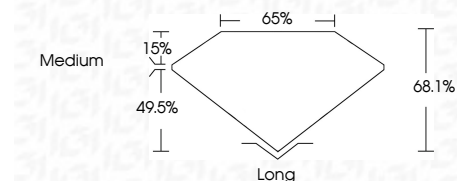

ELECTRONIC COPY

LG754504229
Report verification at igi.org

December 3, 2025
IGI Report Number **LG754504229**
Description **LABORATORY GROWN DIAMOND**
Shape and Cutting Style **EMERALD CUT**
Measurements **9.61 X 6.95 X 4.73 MM**

GRADING RESULTS
Carat Weight **3.08 CARATS**
Color Grade **F**
Clarity Grade **VS 1**

ADDITIONAL GRADING INFORMATION
Polish **EXCELLENT**
Symmetry **EXCELLENT**
Fluorescence **NONE**
Inscription(s) **IGI LG754504229**
Comments: This Laboratory Grown Diamond was created by Chemical Vapor Deposition (CVD) growth process. Type IIa

December 3, 2025
IGI Report No **LG754504229**
EMERALD CUT
Carat Weight **3.08 CARATS**
Color Grade **F**
Clarity Grade **VS 1**
Depth **49.5%**
Table **15%**
Girdle **Medium**
Culet **Long**
Polish **EXCELLENT**
Symmetry **EXCELLENT**
Fluorescence **NONE**
Inscription(s) **IGI LG754504229**
Comments: This Laboratory Grown Diamond was created by Chemical Vapor Deposition (CVD) growth process. Type IIa

December 3, 2025
IGI Report Number **LG754504229**
Description **LABORATORY GROWN DIAMOND**
Shape and Cutting Style **EMERALD CUT**
Measurements **9.61 X 6.95 X 4.73 MM**

GRADING RESULTS
Carat Weight **3.08 CARATS**
Color Grade **F**
Clarity Grade **VS 1**