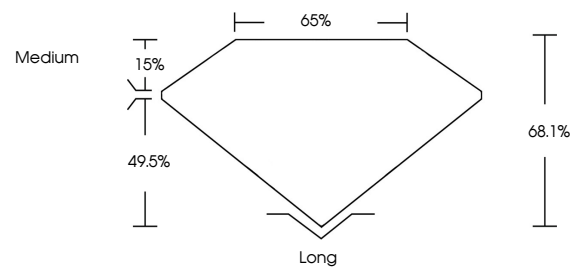

PROPORTIONS