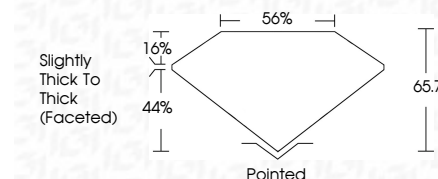

ELECTRONIC COPY

LG752586953
Report verification at igi.org

December 4, 2025
IGI Report Number **LG752586953**
Description **LABORATORY GROWN DIAMOND**
Shape and Cutting Style **SQUARE CUSHION MODIFIED BRILLIANT**
Measurements **5.72 X 5.59 X 3.67 MM**
GRADING RESULTS
Carat Weight **1.06 CARAT**
Color Grade **FANCY VIVID GREEN**
Clarity Grade **VVS 2**

December 4, 2025
IGI Report Number **LG752586953**
Description **LABORATORY GROWN DIAMOND**
Shape and Cutting Style **SQUARE CUSHION MODIFIED BRILLIANT**
Measurements **5.72 X 5.59 X 3.67 MM**
GRADING RESULTS
Carat Weight **1.06 CARAT**
Color Grade **FANCY VIVID GREEN**
Clarity Grade **VVS 2**

PROPORTIONS

Sample Image Used

ADDITIONAL GRADING INFORMATION

Polish **VERY GOOD**
Symmetry **VERY GOOD**
Fluorescence **NONE**
Inscription(s) **IGI LG752586953**

Comments: This Laboratory Grown Diamond was created by Chemical Vapor Deposition (CVD) growth process.
Indications of post-growth treatment.

December 4, 2025
IGI Report No **LG752586953**
SQUARE CUSHION MODIFIED BRILLIANT
Carat Weight **1.06 CARAT**
Color Grade **FANCY VIVID GREEN**
Clarity Grade **VVS 2**
Depth **65.7%**
Table **56%**
Girdle **Slightly Thick To Thick (Faceted)**
Culet **Pointed**
Polish **VERY GOOD**
Symmetry **VERY GOOD**
Fluorescence **NONE**
Inscription(s) **IGI LG752586953**
Comments: This Laboratory Grown Diamond was created by Chemical Vapor Deposition (CVD) growth process.
Indications of post-growth treatment.
Secondary color: Blue