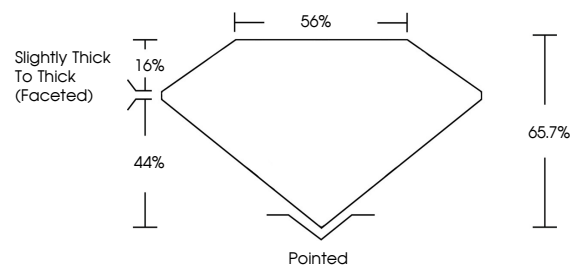

ELECTRONIC COPY

LG752586953
Report verification at igi.org

December 4, 2025
IGI Report Number **LG752586953**
Description **LABORATORY GROWN DIAMOND**
Shape and Cutting Style **SQUARE CUSHION MODIFIED BRILLIANT**
Measurements **5.72 X 5.59 X 3.67 MM**
GRADING RESULTS
Carat Weight **1.06 CARAT**
Color Grade **FANCY VIVID GREEN**
Clarity Grade **VVS 2**

December 4, 2025
IGI Report Number **LG752586953**
Description **LABORATORY GROWN DIAMOND**
Shape and Cutting Style **SQUARE CUSHION MODIFIED BRILLIANT**
Measurements **5.72 X 5.59 X 3.67 MM**
GRADING RESULTS
Carat Weight **1.06 CARAT**
Color Grade **FANCY VIVID GREEN**
Clarity Grade **VVS 2**

PROPORTIONS

Sample Image Used

ADDITIONAL GRADING INFORMATION

Polish **VERY GOOD**
Symmetry **VERY GOOD**
Fluorescence **NONE**
Inscription(s) **IGI LG752586953**

Comments: This Laboratory Grown Diamond was created by Chemical Vapor Deposition (CVD) growth process.
Indications of post-growth treatment.

December 4, 2025
IGI Report No **LG752586953**
SQUARE CUSHION MODIFIED BRILLIANT
Carat Weight **1.06 CARAT**
Color Grade **FANCY VIVID GREEN**
Clarity Grade **VVS 2**
Depth **65.7%**
Table **56%**
Girdle **Slightly Thick To Thick (Faceted)**
Culet **Pointed**
Polish **VERY GOOD**
Symmetry **VERY GOOD**
Fluorescence **NONE**
Inscription(s) **IGI LG752586953**
Comments: This Laboratory Grown Diamond was created by Chemical Vapor Deposition (CVD) growth process.
Indications of post-growth treatment.
Secondary color: Blue