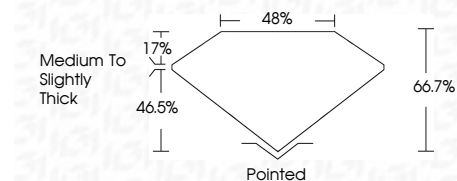

ELECTRONIC COPY

LG752517681
Report verification at igi.org

December 15, 2025
IGI Report Number **LG752517681**
Description **LABORATORY GROWN DIAMOND**
Shape and Cutting Style **HEXAGONAL MODIFIED BRILLIANT**
Measurements **12.75 X 6.37 X 4.25 MM**

GRADING RESULTS
Carat Weight **2.03 CARATS**
Color Grade **D**
Clarity Grade **VVS 2**

ADDITIONAL GRADING INFORMATION
Polish **EXCELLENT**
Symmetry **EXCELLENT**
Fluorescence **NONE**
Inscription(s) **IGI LG752517681**
Comments: This Laboratory Grown Diamond was created by Chemical Vapor Deposition (CVD) growth process. Type IIa

December 15, 2025
IGI Report No LG752517681
HEXAGONAL MODIFIED BRILLIANT
12.75 X 6.37 X 4.25 MM
2.03 CARATS
D
VVS 2
66.7%
46.5%
Medium to Slightly Thick
Pointed
EXCELLENT
EXCELLENT
NONE
IGI LG752517681
Comments: This Laboratory Grown Diamond was created by Chemical Vapor Deposition (CVD) growth process. Type IIa

LABORATORY GROWN DIAMOND REPORT

December 15, 2025
IGI Report Number **LG752517681**
Description **LABORATORY GROWN DIAMOND**
Shape and Cutting Style **HEXAGONAL MODIFIED BRILLIANT**
Measurements **12.75 X 6.37 X 4.25 MM**