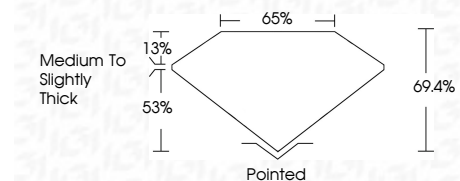

Measurements **8.73 X 6.25 X 4.34 MM**

GRADING RESULTS

Carat Weight **1.97 CARAT**

Color Grade **G**

Clarity Grade **VVS 2**

Sample Image Used

ADDITIONAL GRADING INFORMATION

Polish **EXCELLENT**

Symmetry **EXCELLENT**

Fluorescence **NONE**

Inscription(s) **IGI LG750558072**

Comments: This Laboratory Grown Diamond was created by Chemical Vapor Deposition (CVD) growth process. Type IIa

November 26, 2025	IGI Report No LG750558072	CUT CORNERED RECT. MODIFIED BRILLIANT	1.97 CARAT	G	VVS 2	69.4%	65%	Medium to Slightly Thick	Pointed	EXCELLENT	EXCELLENT	NONE	IGI LG750558072
8.73 X 6.25 X 4.34 MM	Carat Weight	Color Grade	Clarity Grade	Depth	Table	Girdle	Culet	Polish	Symmetry	Fluorescence	Inscription(s)	Comments: This Laboratory Grown Diamond was created by Chemical Vapor Deposition (CVD) growth process. Type IIa	

November 26, 2025
IGI Report Number **LG750558072**
Description **LABORATORY GROWN DIAMOND**
Shape and Cutting Style **CUT CORNERED RECTANGULAR
MODIFIED BRILLIANT**
Measurements **8.73 X 6.25 X 4.34 MM**

GRADING RESULTS
Carat Weight **1.97 CARAT**
Color Grade **G**
Clarity Grade **VVS 2**

ADDITIONAL GRADING INFORMATION
Polish **EXCELLENT**
Symmetry **EXCELLENT**
Fluorescence **NONE**
Inscription(s) **IGI LG750558072**