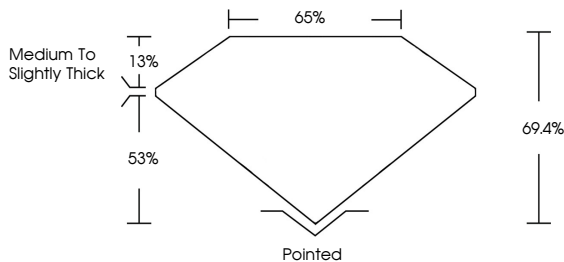

PROPORTIONS