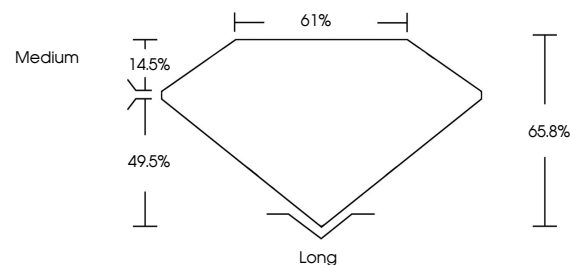

**GRADING RESULTS**

Carat Weight **3.10 CARATS**  
Color Grade **D**  
Clarity Grade **VS 1**

**ADDITIONAL GRADING INFORMATION**

Polish **EXCELLENT**  
Symmetry **EXCELLENT**  
Fluorescence **NONE**  
Inscription(s) **IGI LG750548208**  
Comments: This Laboratory Grown Diamond was created by Chemical Vapor Deposition (CVD) growth process. Type IIa

November 25, 2025  
IGI Report No LG750548208  
**EMERALD CUT**  
3.10 CARATS  
D  
9.78 X 7.10 X 4.67 MM  
Carat Weight  
Color Grade  
Clarity Grade  
Depth  
Table  
Girdle  
Medium  
Long  
Culet  
Polish  
Symmetry  
Fluorescence  
Inscription(s)  
**EXCELLENT**  
**EXCELLENT**  
**NONE**  
**IGI LG750548208**  
Comments: This Laboratory Grown Diamond was created by Chemical Vapor Deposition (CVD) growth process. Type IIa

November 25, 2025  
IGI Report Number **LG750548208**  
Description **LABORATORY GROWN DIAMOND**  
Shape and Cutting Style **EMERALD CUT**  
Measurements **9.78 X 7.10 X 4.67 MM**

**GRADING RESULTS**

Carat Weight **3.10 CARATS**  
Color Grade **D**  
Clarity Grade **VS 1**

**PROPORTIONS**

Sample Image Used

**CLARITY CHARACTERISTICS**

**KEY TO SYMBOLS**

Red symbols indicate internal characteristics.  
Green symbols indicate external characteristics.

**COLOR**

D E F G H I J Faint Very Light Light