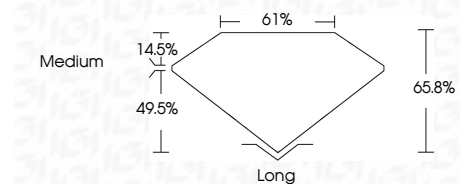

**ELECTRONIC COPY**

LG750548208  
Report verification at igi.org

November 25, 2025  
IGI Report Number **LG750548208**  
Description **LABORATORY GROWN DIAMOND**  
Shape and Cutting Style **EMERALD CUT**  
Measurements **9.78 X 7.10 X 4.67 MM**

**GRADING RESULTS**

Carat Weight **3.10 CARATS**  
Color Grade **D**  
Clarity Grade **VS 1**

**ADDITIONAL GRADING INFORMATION**

Polish **EXCELLENT**  
Symmetry **EXCELLENT**  
Fluorescence **NONE**  
Inscription(s) **IGI LG750548208**  
Comments: This Laboratory Grown Diamond was created by Chemical Vapor Deposition (CVD) growth process. Type IIa

November 25, 2025  
IGI Report No LG750548208  
**EMERALD CUT**  
3.10 CARATS  
D  
9.78 X 7.10 X 4.67 MM  
Carat Weight  
Color Grade  
Clarity Grade  
Depth  
Table  
Girdle  
Medium  
Long  
Culet  
Polish  
Symmetry  
Fluorescence  
Inscription(s)  
**EXCELLENT**  
**EXCELLENT**  
**NONE**  
**IGI LG750548208**  
Comments: This Laboratory Grown Diamond was created by Chemical Vapor Deposition (CVD) growth process. Type IIa

November 25, 2025  
IGI Report Number **LG750548208**  
Description **LABORATORY GROWN DIAMOND**  
Shape and Cutting Style **EMERALD CUT**  
Measurements **9.78 X 7.10 X 4.67 MM**

**GRADING RESULTS**

Carat Weight **3.10 CARATS**  
Color Grade **D**  
Clarity Grade **VS 1**