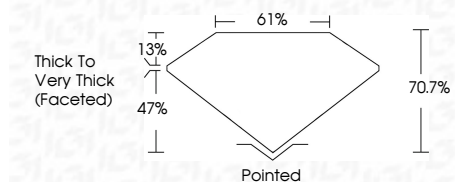

ELECTRONIC COPY

LG750540712
Report verification at igi.org

May 26, 2026
IGI Report Number **LG750540712**
Description **LABORATORY GROWN DIAMOND**
Shape and Cutting Style **PEAR MODIFIED BRILLIANT**
Measurements **9.16 X 5.64 X 3.99 MM**

GRADING RESULTS
Carat Weight **1.56 CARAT**
Color Grade **FANCY VIVID PINK**
Clarity Grade **VVS 2**

ADDITIONAL GRADING INFORMATION
Polish **EXCELLENT**
Symmetry **VERY GOOD**
Fluorescence **SLIGHT**
Inscription(s) **IGI LG750540712**
Comments: This Laboratory Grown Diamond was created by Chemical Vapor Deposition (CVD) growth process. Indications of post-growth treatment.

May 26, 2026
IGI Report No **LG750540712**
PEAR MODIFIED BRILLIANT
9.16 X 5.64 X 3.99 MM
1.56 CARAT
FANCY VIVID PINK
VVS 2
70.7%
61%
Thick to Very Thick (Faceted)
Pointed
EXCELLENT
VERY GOOD
SLIGHT
IGI LG750540712

GRADING RESULTS
Carat Weight **1.56 CARAT**
Color Grade **FANCY VIVID PINK**
Clarity Grade **VVS 2**

ADDITIONAL GRADING INFORMATION
Polish **EXCELLENT**
Symmetry **VERY GOOD**
Fluorescence **SLIGHT**
Inscription(s) **IGI LG750540712**