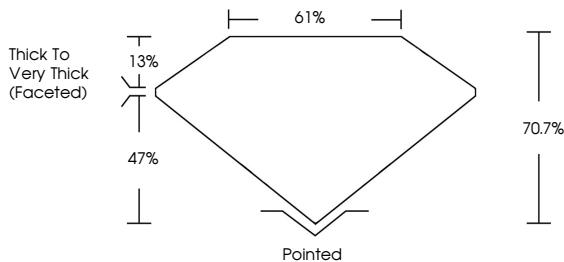

PROPORTIONS