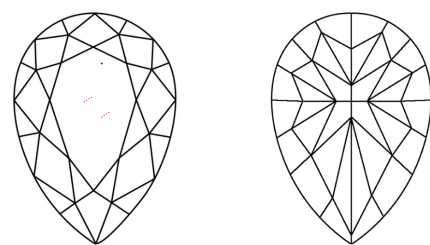

CLARITY CHARACTERISTICS

KEY TO SYMBOLS
Red symbols indicate internal characteristics.
Green symbols indicate external characteristics.

COLOR

D	E	F	G	H	I	J	Faint	Very Light	Light

CLARITY

FL	IF	VVS¹⁻²	VS¹⁻²	SI¹⁻²	I¹⁻³
Flawless	Internally Flawless	Very Very Slightly Included	Very Slightly Included	Slightly Included	Included