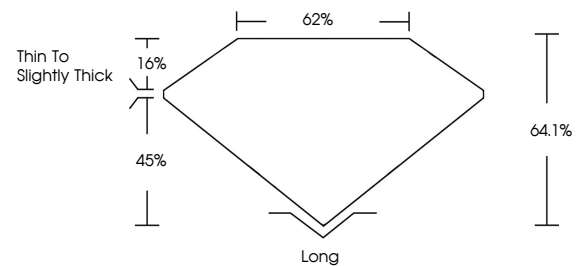

ELECTRONIC COPY

LG750540426
Report verification at igi.org

November 27, 2025
IGI Report Number **LG750540426**
Description **LABORATORY GROWN DIAMOND**
Shape and Cutting Style **EMERALD CUT**
Measurements **8.67 X 5.43 X 3.48 MM**
GRADING RESULTS
Carat Weight **1.68 CARAT**
Color Grade **FANCY DEEP BLUE**
Clarity Grade **VS 2**
Cut Grade **VERY GOOD**

November 27, 2025
IGI Report Number **LG750540426**
Description **LABORATORY GROWN DIAMOND**
Shape and Cutting Style **EMERALD CUT**
Measurements **8.67 X 5.43 X 3.48 MM**

PROPORTIONS

Sample Image Used

GRADING RESULTS

Carat Weight **1.68 CARAT**
Color Grade **FANCY DEEP BLUE**
Clarity Grade **VS 2**
Cut Grade **VERY GOOD**

CLARITY CHARACTERISTICS

KEY TO SYMBOLS

Red symbols indicate internal characteristics.
Green symbols indicate external characteristics.

IGI

November 27, 2025
IGI Report No **LG750540426**
EMERALD CUT
8.67 X 5.43 X 3.48 MM
1.68 CARAT
FANCY DEEP BLUE
VS 2
VERY GOOD
64.1%
62%
Thin To Slightly Thick
Long
VERY GOOD
VERY GOOD
NONE
IGI LG750540426
Comments: This Laboratory Grown Diamond was created by Chemical Vapor Deposition (CVD) growth process.
Indications of post-growth treatment.
Secondary color: Green