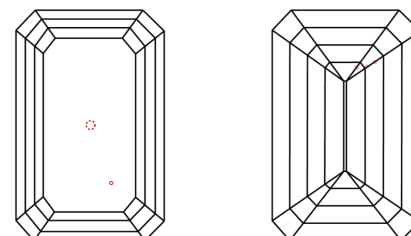

ELECTRONIC COPY

LG750540426
Report verification at igi.org

November 27, 2025
IGI Report Number **LG750540426**
Description **LABORATORY GROWN DIAMOND**
Shape and Cutting Style **EMERALD CUT**
Measurements **8.67 X 5.43 X 3.48 MM**
GRADING RESULTS
Carat Weight **1.68 CARAT**
Color Grade **FANCY DEEP BLUE**
Clarity Grade **VS 2**
Cut Grade **VERY GOOD**

November 27, 2025
IGI Report Number **LG750540426**
Description **LABORATORY GROWN DIAMOND**
Shape and Cutting Style **EMERALD CUT**
Measurements **8.67 X 5.43 X 3.48 MM**

PROPORTIONS

Sample Image Used

GRADING RESULTS

Carat Weight **1.68 CARAT**
Color Grade **FANCY DEEP BLUE**
Clarity Grade **VS 2**
Cut Grade **VERY GOOD**

CLARITY CHARACTERISTICS

KEY TO SYMBOLS

Red symbols indicate internal characteristics.
Green symbols indicate external characteristics.