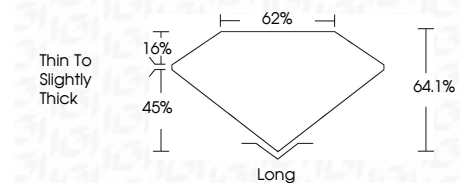

ADDITIONAL GRADING INFORMATION

Polish **VERY GOOD**
Symmetry **VERY GOOD**
Fluorescence **NONE**
Inscription(s) **IGI LG750540426**
Comments: This Laboratory Grown Diamond was created by Chemical Vapor Deposition (CVD) growth process.
Indications of post-growth treatment.
Secondary color: Green

IGI

November 27, 2025
IGI Report No **LG750540426**
EMERALD CUT
8.67 X 5.43 X 3.48 MM
1.68 CARAT
FANCY DEEP BLUE
VS 2
VERY GOOD
64.1%
62%
Thin To Slightly Thick
Long
VERY GOOD
VERY GOOD
NONE
IGI LG750540426
Comments: This Laboratory Grown Diamond was created by Chemical Vapor Deposition (CVD) growth process.
Indications of post-growth treatment.
Secondary color: Green