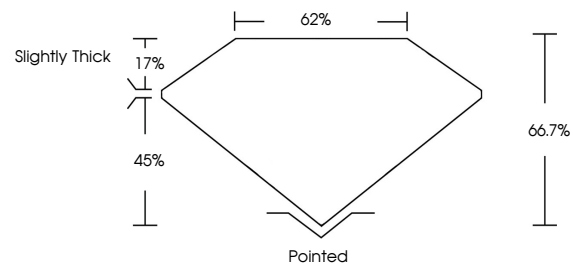

Measurements **15.88 X 10.48 X 6.99 MM**

GRADING RESULTS

Carat Weight **10.32 CARATS**
Color Grade **G**
Clarity Grade **VVS 2**

ADDITIONAL GRADING INFORMATION

Polish **EXCELLENT**
Symmetry **EXCELLENT**
Fluorescence **NONE**
Inscription(s) **IGI LG750530208**
Comments: This Laboratory Grown Diamond was created by Chemical Vapor Deposition (CVD) growth process. Type IIa

November 24, 2025
IGI Report No LG750530208
CUT CORNERED RECT. MODIFIED BRILLIANT
15.88 X 10.48 X 6.99 MM
10.32 CARATS
G
VVS 2
66.7%
62%
Slightly Thick
Pointed
EXCELLENT
EXCELLENT
NONE
IGI LG750530208
Comments: This Laboratory Grown Diamond was created by Chemical Vapor Deposition (CVD) growth process. Type IIa

GRADING RESULTS

Carat Weight **10.32 CARATS**
Color Grade **G**
Clarity Grade **VVS 2**

ADDITIONAL GRADING INFORMATION

Polish **EXCELLENT**
Symmetry **EXCELLENT**
Fluorescence **NONE**
Inscription(s) **IGI LG750530208**

Comments: This Laboratory Grown Diamond was created by Chemical Vapor Deposition (CVD) growth process. Type IIa

PROPORTIONS

CLARITY CHARACTERISTICS

KEY TO SYMBOLS

Red symbols indicate internal characteristics.
Green symbols indicate external characteristics.