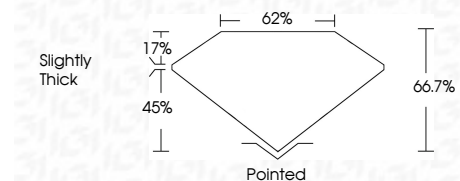

ELECTRONIC COPY

LG750530208
Report verification at igi.org

November 24, 2025
IGI Report Number **LG750530208**
Description **LABORATORY GROWN DIAMOND**

Shape and Cutting Style **CUT CORNERED
RECTANGULAR MODIFIED
BRILLIANT**

Measurements **15.88 X 10.48 X 6.99 MM**

GRADING RESULTS

Carat Weight **10.32 CARATS**
Color Grade **G**
Clarity Grade **VVS 2**

ADDITIONAL GRADING INFORMATION

Polish **EXCELLENT**
Symmetry **EXCELLENT**
Fluorescence **NONE**
Inscription(s) **IGI LG750530208**
Comments: This Laboratory Grown Diamond was created by Chemical Vapor Deposition (CVD) growth process. Type IIa

November 24, 2025
IGI Report No LG750530208
CUT CORNERED RECT. MODIFIED BRILLIANT
15.88 X 10.48 X 6.99 MM
10.32 CARATS
G
VVS 2
66.7%
62%
Slightly Thick
Pointed
EXCELLENT
EXCELLENT
NONE
IGI LG750530208
Comments: This Laboratory Grown Diamond was created by Chemical Vapor Deposition (CVD) growth process. Type IIa

GRADING RESULTS

Carat Weight **10.32 CARATS**
Color Grade **G**
Clarity Grade **VVS 2**

ADDITIONAL GRADING INFORMATION

Polish **EXCELLENT**
Symmetry **EXCELLENT**
Fluorescence **NONE**
Inscription(s) **IGI LG750530208**