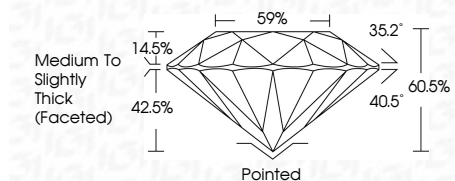

ELECTRONIC COPY

LG749563493
Report verification at igi.org

November 17, 2025
IGI Report Number **LG749563493**
Description **LABORATORY GROWN DIAMOND**
Shape and Cutting Style **ROUND BRILLIANT**
Measurements **10.21 - 10.24 X 6.19 MM**

GRADING RESULTS

Carat Weight **4.01 CARATS**
Color Grade **F**
Clarity Grade **VVS 2**
Cut Grade **IDEAL**

ADDITIONAL GRADING INFORMATION

Polish **EXCELLENT**
Symmetry **EXCELLENT**
Fluorescence **NONE**
Inscription(s) **IGI LG749563493**
Comments: This Laboratory Grown Diamond was created by Chemical Vapor Deposition (CVD) growth process. Type IIa

November 17, 2025
IGI Report No LG749563493
ROUND BRILLIANT
10.21 - 10.24 X 6.19 MM
4.01 CARATS
F
VVS 2
IDEAL
60.5%
59%
Medium To Slightly Thick (Faceted)
Pointed
EXCELLENT
EXCELLENT
NONE
IGI LG749563493
Comments: This Laboratory Grown Diamond was created by Chemical Vapor Deposition (CVD) growth process. Type IIa

GRADING RESULTS

Carat Weight **4.01 CARATS**
Color Grade **F**
Clarity Grade **VVS 2**
Cut Grade **IDEAL**

ADDITIONAL GRADING INFORMATION

Polish **EXCELLENT**
Symmetry **EXCELLENT**
Fluorescence **NONE**
Inscription(s) **IGI LG749563493**