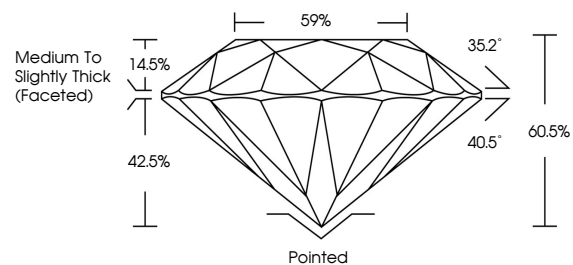

GRADING RESULTS

Carat Weight **4.01 CARATS**
Color Grade **F**
Clarity Grade **VVS 2**
Cut Grade **IDEAL**

ADDITIONAL GRADING INFORMATION

Polish **EXCELLENT**
Symmetry **EXCELLENT**
Fluorescence **NONE**
Inscription(s) **IGI LG749563493**
Comments: This Laboratory Grown Diamond was created by Chemical Vapor Deposition (CVD) growth process. Type IIa

November 17, 2025
IGI Report No LG749563493
ROUND BRILLIANT
10.21 - 10.24 X 6.19 MM
4.01 CARATS
F
VVS 2
IDEAL
60.5%
59%
Medium To Slightly Thick (Faceted)
Pointed
EXCELLENT
EXCELLENT
NONE
IGI LG749563493
Comments: This Laboratory Grown Diamond was created by Chemical Vapor Deposition (CVD) growth process. Type IIa

GRADING RESULTS

Carat Weight **4.01 CARATS**
Color Grade **F**
Clarity Grade **VVS 2**
Cut Grade **IDEAL**

ADDITIONAL GRADING INFORMATION

Polish **EXCELLENT**
Symmetry **EXCELLENT**
Fluorescence **NONE**
Inscription(s) **IGI LG749563493**

Comments: This Laboratory Grown Diamond was created by Chemical Vapor Deposition (CVD) growth process. Type IIa

PROPORTIONS

CLARITY CHARACTERISTICS

KEY TO SYMBOLS

Red symbols indicate internal characteristics.
Green symbols indicate external characteristics.