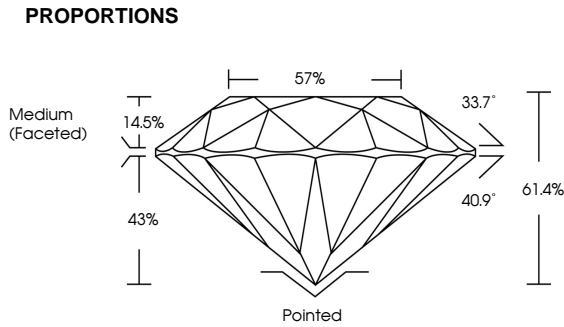

COLOR

D	E	F	G	H	I	J	Faint	Very Light	Light

CLARITY

FL	IF	VVS¹⁻²	VS¹⁻²	SI¹⁻²	I¹⁻³
Flawless	Internally Flawless	Very Very Slightly Included	Very Slightly Included	Slightly Included	Included