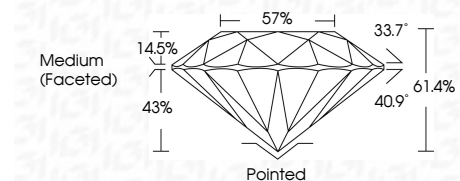

ELECTRONIC COPY

LG749533607
Report verification at igi.org

November 21, 2025
IGI Report Number **LG749533607**
Description **LABORATORY GROWN DIAMOND**
Shape and Cutting Style **ROUND BRILLIANT**
Measurements **8.13 - 8.19 X 5.01 MM**

GRADING RESULTS
Carat Weight **2.05 CARATS**
Color Grade **D**
Clarity Grade **VVS 1**
Cut Grade **IDEAL**

ADDITIONAL GRADING INFORMATION
Polish **EXCELLENT**
Symmetry **EXCELLENT**
Fluorescence **NONE**
Inscription(s) **IGI LG749533607**
Comments: As Grown - No indication of post-growth treatment.
This Laboratory Grown Diamond was created by High Pressure High Temperature (HPHT) growth process.
Type II

November 21, 2025
IGI Report No **LG749533607**
ROUND BRILLIANT
8.13 - 8.19 X 5.01 MM
Carat Weight **2.05 CARATS**
Color Grade **D**
Clarity Grade **VVS 1**
Cut Grade **IDEAL**
Depth **61.4%**
Table **57%**
Girdle **Medium (Faceted)**
Culet **Pointed**
Polish **EXCELLENT**
Symmetry **EXCELLENT**
Fluorescence **NONE**
Inscription(s) **IGI LG749533607**
Comments: As Grown - No indication of post-growth treatment.
This Laboratory Grown Diamond was created by High Pressure High Temperature (HPHT) growth process.
Type II

November 21, 2025
IGI Report Number **LG749533607**
Description **LABORATORY GROWN DIAMOND**
Shape and Cutting Style **ROUND BRILLIANT**
Measurements **8.13 - 8.19 X 5.01 MM**
GRADING RESULTS
Carat Weight **2.05 CARATS**
Color Grade **D**
Clarity Grade **VVS 1**
Cut Grade **IDEAL**