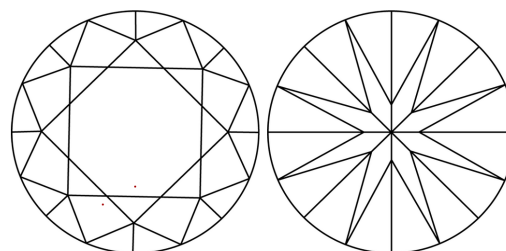

CLARITY CHARACTERISTICS

KEY TO SYMBOLS

Red symbols indicate internal characteristics.
Green symbols indicate external characteristics.