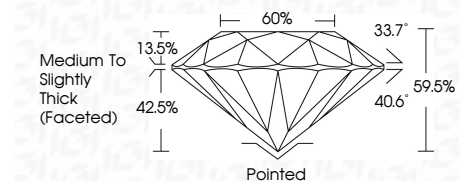

ELECTRONIC COPY

LG749527290
Report verification at igi.org

November 14, 2025
IGI Report Number **LG749527290**
Description **LABORATORY GROWN DIAMOND**
Shape and Cutting Style **ROUND BRILLIANT**
Measurements **8.77 - 8.81 X 5.23 MM**

GRADING RESULTS

Carat Weight **2.48 CARATS**
Color Grade **D**
Clarity Grade **VVS 2**
Cut Grade **IDEAL**

ADDITIONAL GRADING INFORMATION

Polish **EXCELLENT**
Symmetry **EXCELLENT**
Fluorescence **NONE**
Inscription(s) **IGI LG749527290**
Comments: This Laboratory Grown Diamond was created by Chemical Vapor Deposition (CVD) growth process. Type IIa

November 14, 2025
IGI Report No LG749527290
ROUND BRILLIANT
8.77 - 8.81 X 5.23 MM
2.48 CARATS
Color Grade **D**
Clarity Grade **VVS 2**
Cut Grade **IDEAL**
Depth **59.5%**
Table **60%**
Girdle **Medium To Slightly Thick (Faceted)**
Culet **Pointed**
Polish **EXCELLENT**
Symmetry **EXCELLENT**
Fluorescence **NONE**
Inscription(s) **IGI LG749527290**
Comments: This Laboratory Grown Diamond was created by Chemical Vapor Deposition (CVD) growth process. Type IIa

GRADING RESULTS

Carat Weight **2.48 CARATS**
Color Grade **D**
Clarity Grade **VVS 2**
Cut Grade **IDEAL**

ADDITIONAL GRADING INFORMATION

Polish **EXCELLENT**
Symmetry **EXCELLENT**
Fluorescence **NONE**
Inscription(s) **IGI LG749527290**