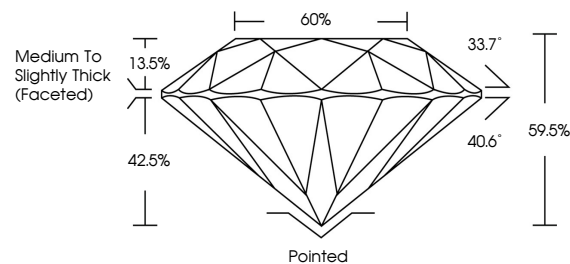

GRADING RESULTS

Carat Weight **2.48 CARATS**
Color Grade **D**
Clarity Grade **VVS 2**
Cut Grade **IDEAL**

ADDITIONAL GRADING INFORMATION

Polish **EXCELLENT**
Symmetry **EXCELLENT**
Fluorescence **NONE**
Inscription(s) **IGI LG749527290**
Comments: This Laboratory Grown Diamond was created by Chemical Vapor Deposition (CVD) growth process. Type IIa

November 14, 2025
IGI Report No LG749527290
ROUND BRILLIANT
8.77 - 8.81 X 5.23 MM
2.48 CARATS
Color Grade **D**
Clarity Grade **VVS 2**
Cut Grade **IDEAL**
Depth **59.5%**
Table **60%**
Girdle **Medium To Slightly Thick (Faceted)**
Culet **Pointed**
Polish **EXCELLENT**
Symmetry **EXCELLENT**
Fluorescence **NONE**
Inscription(s) **IGI LG749527290**
Comments: This Laboratory Grown Diamond was created by Chemical Vapor Deposition (CVD) growth process. Type IIa

GRADING RESULTS

Carat Weight **2.48 CARATS**
Color Grade **D**
Clarity Grade **VVS 2**
Cut Grade **IDEAL**

ADDITIONAL GRADING INFORMATION

Polish **EXCELLENT**
Symmetry **EXCELLENT**
Fluorescence **NONE**
Inscription(s) **IGI LG749527290**

Comments: This Laboratory Grown Diamond was created by Chemical Vapor Deposition (CVD) growth process. Type IIa

PROPORTIONS

CLARITY CHARACTERISTICS

KEY TO SYMBOLS

Red symbols indicate internal characteristics.
Green symbols indicate external characteristics.