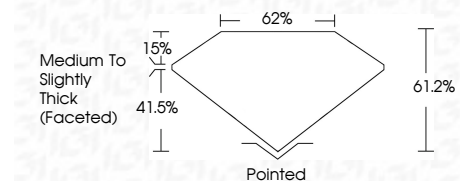

ELECTRONIC COPY

LG749517696
Report verification at igi.org

November 21, 2025
IGI Report Number **LG749517696**
Description **LABORATORY GROWN DIAMOND**
Shape and Cutting Style **PEAR BRILLIANT**
Measurements **9.67 X 6.55 X 4.01 MM**

GRADING RESULTS
Carat Weight **1.50 CARAT**
Color Grade **E**
Clarity Grade **VS 1**

ADDITIONAL GRADING INFORMATION
Polish **EXCELLENT**
Symmetry **EXCELLENT**
Fluorescence **NONE**
Inscription(s) **IGI LG749517696**
Comments: As Grown - No indication of post-growth treatment.
This Laboratory Grown Diamond was created by High Pressure High Temperature (HPHT) growth process.
Type II

November 21, 2025
IGI Report No **LG749517696**
PEAR BRILLIANT
1.50 CARAT **E**
9.67 X 6.55 X 4.01 MM
Carat Weight
Color Grade
Clarity Grade
Depth
Table
Girdle
Medium to Slightly Thick (Faceted)
Pointed
EXCELLENT
EXCELLENT
NONE
IGI LG749517696
Comments: As Grown - No indication of post-growth treatment.
This Laboratory Grown Diamond was created by High Pressure High Temperature (HPHT) growth process.
Type II

GRADING RESULTS
Carat Weight **1.50 CARAT**
Color Grade **E**
Clarity Grade **VS 1**

ADDITIONAL GRADING INFORMATION
Polish **EXCELLENT**
Symmetry **EXCELLENT**
Fluorescence **NONE**
Inscription(s) **IGI LG749517696**