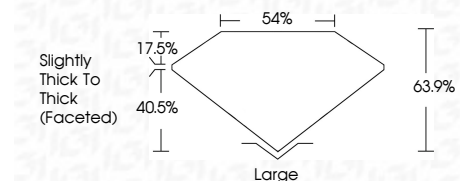

ELECTRONIC COPY

LG749513503
Report verification at igi.org

November 12, 2025
IGI Report Number **LG749513503**
Description **LABORATORY GROWN DIAMOND**
Shape and Cutting Style **SQUARE CUSHION MODIFIED
BRILLIANT**
Measurements **6.03 X 5.90 X 3.77 MM**

GRADING RESULTS
Carat Weight **1.09 CARAT**
Color Grade **F**
Clarity Grade **VS 1**

ADDITIONAL GRADING INFORMATION
Polish **EXCELLENT**
Symmetry **EXCELLENT**
Fluorescence **NONE**
Inscription(s) **IGI LG749513503**
Comments: This Laboratory Grown Diamond was created by Chemical Vapor Deposition (CVD) growth process. Type IIa

November 12, 2025
IGI Report No LG749513503
SQUARE CUSHION MODIFIED BRILLIANT
6.03 X 5.90 X 3.77 MM
Carat Weight **1.09 CARAT**
Color Grade **F**
Clarity Grade **VS 1**
Depth **63.9%**
Table **40.5%**
Girdle **Slightly Thick To Thick (Faceted)**
Culet **Large**
Polish **EXCELLENT**
Symmetry **EXCELLENT**
Fluorescence **NONE**
Inscription(s) **IGI LG749513503**
Comments: This Laboratory Grown Diamond was created by Chemical Vapor Deposition (CVD) growth process. Type IIa

GRADING RESULTS
Carat Weight **1.09 CARAT**
Color Grade **F**
Clarity Grade **VS 1**

ADDITIONAL GRADING INFORMATION
Polish **EXCELLENT**
Symmetry **EXCELLENT**
Fluorescence **NONE**
Inscription(s) **IGI LG749513503**