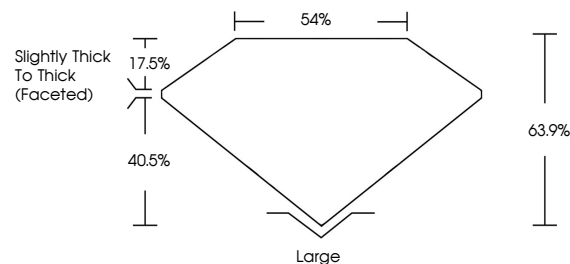

PROPORTIONS