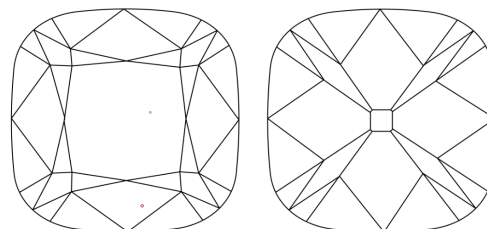

CLARITY CHARACTERISTICS

KEY TO SYMBOLS

Red symbols indicate internal characteristics.
Green symbols indicate external characteristics.