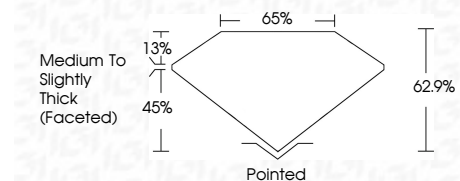

Shape and Cutting Style **MARQUISE BRILLIANT**

Measurements **15.66 X 8.35 X 5.25 MM**

GRADING RESULTS

Carat Weight **4.01 CARATS**

Color Grade **E**

Clarity Grade **VVS 1**

ADDITIONAL GRADING INFORMATION

Polish **EXCELLENT**

Symmetry **EXCELLENT**

Fluorescence **NONE**

Inscription(s) **IGI LG747584083**

Comments: This Laboratory Grown Diamond was created by Chemical Vapor Deposition (CVD) growth process.
Type IIa

PROPORTIONS

Sample Image Used

CLARITY CHARACTERISTICS

KEY TO SYMBOLS

Red symbols indicate internal characteristics.
Green symbols indicate external characteristics.

COLOR

D E F G H I J Faint Very Light Light

CLARITY

| FL | IF | VVS ¹⁻² | VS ¹⁻² | SI ¹⁻² | I ¹⁻³ |
|----------|---------------------|-----------------------------|------------------------|-------------------|------------------|
| Flawless | Internally Flawless | Very Very Slightly Included | Very Slightly Included | Slightly Included | Included |