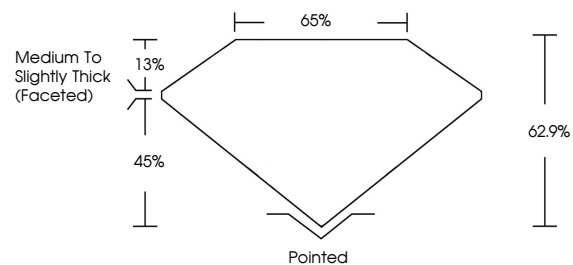

ELECTRONIC COPY

LG747584083
Report verification at igi.org

November 8, 2025

IGI Report Number **LG747584083**

Description **LABORATORY GROWN DIAMOND**

Shape and Cutting Style **MARQUISE BRILLIANT**

Measurements **15.66 X 8.35 X 5.25 MM**

Shape and Cutting Style **MARQUISE BRILLIANT**

Measurements **15.66 X 8.35 X 5.25 MM**

GRADING RESULTS

Carat Weight **4.01 CARATS**

Color Grade **E**

Clarity Grade **VVS 1**

ADDITIONAL GRADING INFORMATION

Polish **EXCELLENT**

Symmetry **EXCELLENT**

Fluorescence **NONE**

Inscription(s) **IGI LG747584083**

Comments: This Laboratory Grown Diamond was created by Chemical Vapor Deposition (CVD) growth process.
Type IIa

PROPORTIONS

Sample Image Used