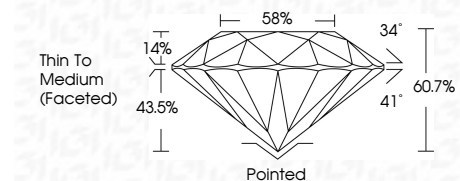

ELECTRONIC COPY

LG747570353
Report verification at igi.org

November 20, 2025
IGI Report Number **LG747570353**
Description **LABORATORY GROWN DIAMOND**
Shape and Cutting Style **ROUND BRILLIANT**
Measurements **8.56 - 8.60 X 5.21 MM**

GRADING RESULTS
Carat Weight **2.32 CARATS**
Color Grade **G**
Clarity Grade **VS 1**
Cut Grade **IDEAL**

ADDITIONAL GRADING INFORMATION
Polish **EXCELLENT**
Symmetry **EXCELLENT**
Fluorescence **NONE**
Inscription(s) **IGI LG747570353**
Comments: This Laboratory Grown Diamond was created by Chemical Vapor Deposition (CVD) growth process. Type IIa

November 20, 2025
IGI Report No LG747570353
ROUND BRILLIANT
8.56 - 8.60 X 5.21 MM
2.32 CARATS
Color Grade **G**
Clarity Grade **VS 1**
Cut Grade **IDEAL**
Depth **60.7%**
Table **58%**
Girdle **Thin To Medium (Faceted)**
Culet **Pointed**
Polish **EXCELLENT**
Symmetry **EXCELLENT**
Fluorescence **NONE**
Inscription(s) **IGI LG747570353**
Comments: This Laboratory Grown Diamond was created by Chemical Vapor Deposition (CVD) growth process. Type IIa

GRADING RESULTS
Carat Weight **2.32 CARATS**
Color Grade **G**
Clarity Grade **VS 1**
Cut Grade **IDEAL**

ADDITIONAL GRADING INFORMATION
Polish **EXCELLENT**
Symmetry **EXCELLENT**
Fluorescence **NONE**
Inscription(s) **IGI LG747570353**