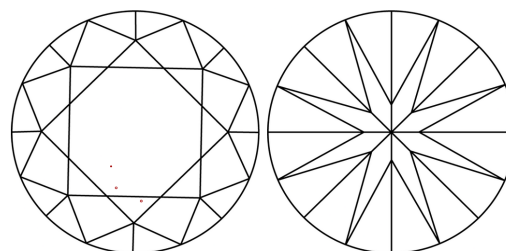

CLARITY CHARACTERISTICS

KEY TO SYMBOLS

Red symbols indicate internal characteristics.
Green symbols indicate external characteristics.