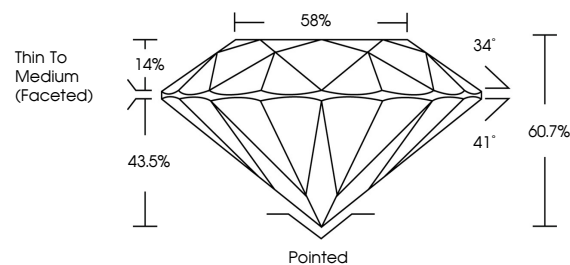

PROPORTIONS