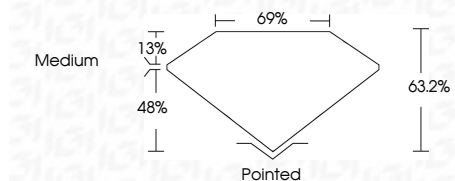

ELECTRONIC COPY

LG747511773
Report verification at igi.org

January 20, 2026
IGI Report Number **LG747511773**
Description **LABORATORY GROWN DIAMOND**

Shape and Cutting Style **CUT CORNERED
RECTANGULAR MODIFIED
BRILLIANT**

Measurements **8.71 X 6.11 X 3.86 MM**

GRADING RESULTS

Carat Weight **1.79 CARAT**
Color Grade **F**
Clarity Grade **VVS 2**

ADDITIONAL GRADING INFORMATION

Polish **EXCELLENT**
Symmetry **EXCELLENT**
Fluorescence **NONE**
Inscription(s) **IGI LG747511773**
Comments: This Laboratory Grown Diamond was created by Chemical Vapor Deposition (CVD) growth process. Type IIa

January 20, 2026
IGI Report No LG747511773
CUT CORNERED RECT. MODIFIED BRILLIANT
8.71 X 6.11 X 3.86 MM
1.79 CARAT
F
VVS 2
63.2%
69%
Medium
Pointed
EXCELLENT
EXCELLENT
NONE
IGI LG747511773
Comments: This Laboratory Grown Diamond was created by Chemical Vapor Deposition (CVD) growth process. Type IIa

GRADING RESULTS

Carat Weight **1.79 CARAT**
Color Grade **F**
Clarity Grade **VVS 2**

ADDITIONAL GRADING INFORMATION

Polish **EXCELLENT**
Symmetry **EXCELLENT**
Fluorescence **NONE**
Inscription(s) **IGI LG747511773**