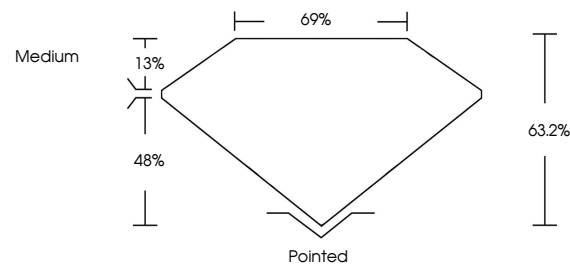

Measurements **8.71 X 6.11 X 3.86 MM**

GRADING RESULTS

Carat Weight **1.79 CARAT**
Color Grade **F**
Clarity Grade **VVS 2**

ADDITIONAL GRADING INFORMATION

Polish **EXCELLENT**
Symmetry **EXCELLENT**
Fluorescence **NONE**
Inscription(s) **IGI LG747511773**
Comments: This Laboratory Grown Diamond was created by Chemical Vapor Deposition (CVD) growth process. Type IIa

GRADING RESULTS

Carat Weight **1.79 CARAT**
Color Grade **F**
Clarity Grade **VVS 2**

ADDITIONAL GRADING INFORMATION

Polish **EXCELLENT**
Symmetry **EXCELLENT**
Fluorescence **NONE**
Inscription(s) **IGI LG747511773**

Comments: This Laboratory Grown Diamond was created by Chemical Vapor Deposition (CVD) growth process. Type IIa

PROPORTIONS

Sample Image Used

CLARITY CHARACTERISTICS

KEY TO SYMBOLS

Red symbols indicate internal characteristics.
Green symbols indicate external characteristics.