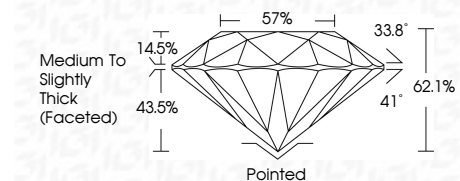

ELECTRONIC COPY

LG746547959
Report verification at igi.org

November 4, 2025
IGI Report Number **LG746547959**
Description **LABORATORY GROWN DIAMOND**
Shape and Cutting Style **ROUND BRILLIANT**
Measurements **9.09 - 9.12 X 5.65 MM**

GRADING RESULTS
Carat Weight **2.89 CARATS**
Color Grade **E**
Clarity Grade **VS 1**
Cut Grade **IDEAL**

ADDITIONAL GRADING INFORMATION
Polish **EXCELLENT**
Symmetry **EXCELLENT**
Fluorescence **NONE**
Inscription(s) **(IGI) LG746547959**
Comments: This Laboratory Grown Diamond was created by Chemical Vapor Deposition (CVD) growth process. Type IIa

November 4, 2025
IGI Report No **LG746547959**
ROUND BRILLIANT
Carat Weight **2.89 CARATS**
Color Grade **E**
Clarity Grade **VS 1**
Cut Grade **IDEAL**
Depth **43.5%**
Table **57%**
Girdle **Medium To Slightly Thick (Faceted)**
Culet **Pointed**
Polish **EXCELLENT**
Symmetry **EXCELLENT**
Fluorescence **NONE**
Inscription(s) **(IGI) LG746547959**
Comments: This Laboratory Grown Diamond was created by Chemical Vapor Deposition (CVD) growth process. Type IIa

November 4, 2025
IGI Report Number **LG746547959**
Description **LABORATORY GROWN DIAMOND**
Shape and Cutting Style **ROUND BRILLIANT**
Measurements **9.09 - 9.12 X 5.65 MM**

GRADING RESULTS
Carat Weight **2.89 CARATS**
Color Grade **E**
Clarity Grade **VS 1**
Cut Grade **IDEAL**