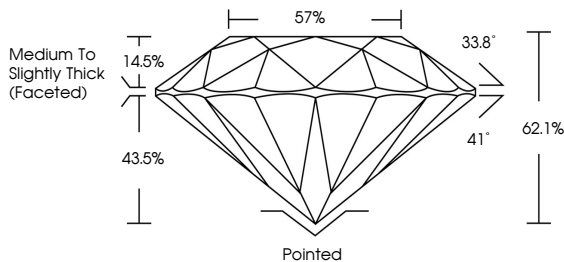

PROPORTIONS