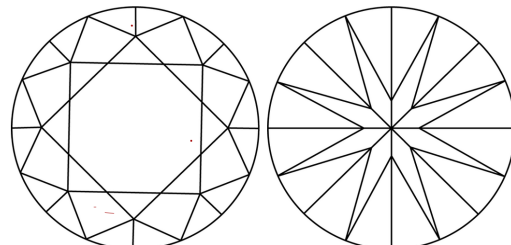

November 4, 2025
IGI Report Number **LG746547959**
Description **LABORATORY GROWN DIAMOND**
Shape and Cutting Style **ROUND BRILLIANT**
Measurements **9.09 - 9.12 X 5.65 MM**

GRADING RESULTS
Carat Weight **2.89 CARATS**
Color Grade **E**
Clarity Grade **VS 1**
Cut Grade **IDEAL**

PROPORTIONS

CLARITY CHARACTERISTICS

KEY TO SYMBOLS
Red symbols indicate internal characteristics.
Green symbols indicate external characteristics.

Sample Image Used

COLOR

D	E	F	G	H	I	J	Faint	Very Light	Light
---	---	---	---	---	---	---	-------	------------	-------