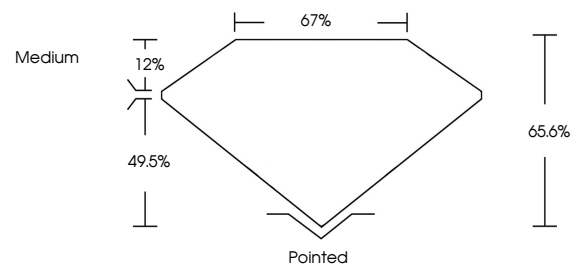

Measurements **16.58 X 11.39 X 7.47 MM**

GRADING RESULTS

Carat Weight **12.61 CARATS**
Color Grade **F**
Clarity Grade **VVS 2**

ADDITIONAL GRADING INFORMATION

Polish **EXCELLENT**
Symmetry **EXCELLENT**
Fluorescence **NONE**
Inscription(s) **IGI LG746526333**
Comments: This Laboratory Grown Diamond was created by Chemical Vapor Deposition (CVD) growth process. Type IIa

November 3, 2025
IGI Report No LG746526333
CUT CORNERED RECT. MODIFIED BRILLIANT
16.58 X 11.39 X 7.47 MM
Carat Weight **12.61 CARATS**
Color Grade **F**
Clarity Grade **VVS 2**
Depth **49.5%**
Table **67%**
Girdle **Medium**
Culet **Pointed**
Polish **EXCELLENT**
Symmetry **EXCELLENT**
Fluorescence **NONE**
Inscription(s) **IGI LG746526333**
Comments: This Laboratory Grown Diamond was created by Chemical Vapor Deposition (CVD) growth process. Type IIa

GRADING RESULTS

Carat Weight **12.61 CARATS**
Color Grade **F**
Clarity Grade **VVS 2**

ADDITIONAL GRADING INFORMATION

Polish **EXCELLENT**
Symmetry **EXCELLENT**
Fluorescence **NONE**
Inscription(s) **IGI LG746526333**

Comments: This Laboratory Grown Diamond was created by Chemical Vapor Deposition (CVD) growth process. Type IIa

PROPORTIONS

CLARITY CHARACTERISTICS

KEY TO SYMBOLS

Red symbols indicate internal characteristics.
Green symbols indicate external characteristics.