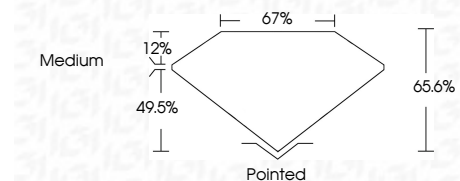

Measurements **16.58 X 11.39 X 7.47 MM**

GRADING RESULTS

Carat Weight **12.61 CARATS**
Color Grade **F**
Clarity Grade **VVS 2**

ADDITIONAL GRADING INFORMATION

Polish **EXCELLENT**
Symmetry **EXCELLENT**
Fluorescence **NONE**
Inscription(s) **IGI LG746526333**
Comments: This Laboratory Grown Diamond was created by Chemical Vapor Deposition (CVD) growth process. Type IIa

November 3, 2025
IGI Report No LG746526333
CUT CORNERED RECT. MODIFIED BRILLIANT
16.58 X 11.39 X 7.47 MM
Carat Weight **12.61 CARATS**
Color Grade **F**
Clarity Grade **VVS 2**
Depth **49.5%**
Table **67%**
Girdle **Medium**
Culet **Pointed**
Polish **EXCELLENT**
Symmetry **EXCELLENT**
Fluorescence **NONE**
Inscription(s) **IGI LG746526333**
Comments: This Laboratory Grown Diamond was created by Chemical Vapor Deposition (CVD) growth process. Type IIa

November 3, 2025
IGI Report Number **LG746526333**
Description **LABORATORY GROWN DIAMOND**
Shape and Cutting Style **CUT CORNERED RECTANGULAR
MODIFIED BRILLIANT**
Measurements **16.58 X 11.39 X 7.47 MM**

GRADING RESULTS

Carat Weight **12.61 CARATS**
Color Grade **F**
Clarity Grade **VVS 2**

ADDITIONAL GRADING INFORMATION

Polish **EXCELLENT**
Symmetry **EXCELLENT**
Fluorescence **NONE**
Inscription(s) **IGI LG746526333**