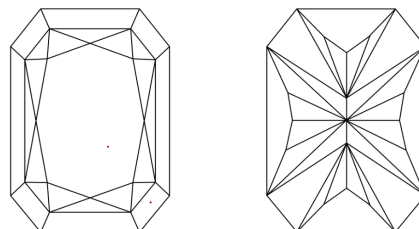

CLARITY CHARACTERISTICS

KEY TO SYMBOLS

Red symbols indicate internal characteristics.
Green symbols indicate external characteristics.