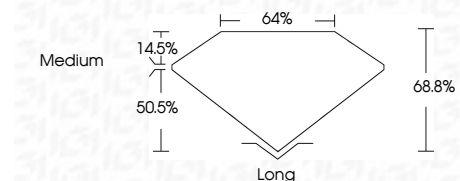

**ELECTRONIC COPY**

LG746512382  
Report verification at igi.org

October 31, 2025  
IGI Report Number **LG746512382**  
Description **LABORATORY GROWN DIAMOND**  
Shape and Cutting Style **EMERALD CUT**  
Measurements **9.88 X 6.83 X 4.70 MM**

**GRADING RESULTS**

Carat Weight **3.10 CARATS**  
Color Grade **H**  
Clarity Grade **VVS 2**

**ADDITIONAL GRADING INFORMATION**

Polish **EXCELLENT**  
Symmetry **EXCELLENT**  
Fluorescence **NONE**  
Inscription(s) **IGI LG746512382**  
Comments: This Laboratory Grown Diamond was created by Chemical Vapor Deposition (CVD) growth process. Type IIa

October 31, 2025  
IGI Report No LG746512382  
**EMERALD CUT**  
3.10 CARATS  
H  
9.88 X 6.83 X 4.70 MM  
Carat Weight  
Color Grade  
Clarity Grade  
Depth  
Table  
Girdle  
Medium  
Long  
Culet  
Polish  
Symmetry  
Fluorescence  
Inscription(s)  
**EXCELLENT**  
**EXCELLENT**  
**NONE**  
**IGI LG746512382**  
Comments: This Laboratory Grown Diamond was created by Chemical Vapor Deposition (CVD) growth process. Type IIa

October 31, 2025  
IGI Report Number **LG746512382**  
Description **LABORATORY GROWN DIAMOND**  
Shape and Cutting Style **EMERALD CUT**  
Measurements **9.88 X 6.83 X 4.70 MM**

**GRADING RESULTS**

Carat Weight **3.10 CARATS**  
Color Grade **H**  
Clarity Grade **VVS 2**