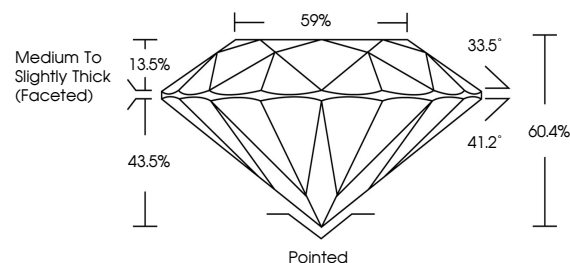

PROPORTIONS