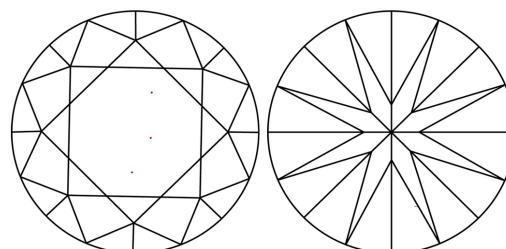

October 29, 2025
IGI Report Number **LG746503644**
Description **LABORATORY GROWN DIAMOND**
Shape and Cutting Style **ROUND BRILLIANT**
Measurements **10.37 - 10.41 X 6.28 MM**

GRADING RESULTS
Carat Weight **4.09 CARATS**
Color Grade **E**
Clarity Grade **VVS 2**
Cut Grade **IDEAL**

PROPORTIONS

CLARITY CHARACTERISTICS

KEY TO SYMBOLS

Red symbols indicate internal characteristics.
Green symbols indicate external characteristics.

COLOR

D E F G H I J Faint Very Light Light

CLARITY

FL	IF	VVS ¹⁻²	VS ¹⁻²	SI ¹⁻²	I ¹⁻³
Flawless	Internally Flawless	Very Very Slightly Included	Very Slightly Included	Slightly Included	Included