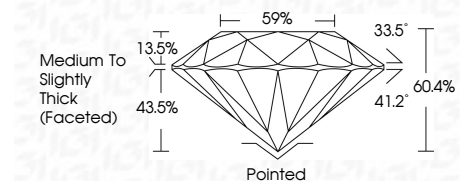

ELECTRONIC COPY

LG746503644
Report verification at igi.org

October 29, 2025
IGI Report Number **LG746503644**
Description **LABORATORY GROWN DIAMOND**
Shape and Cutting Style **ROUND BRILLIANT**
Measurements **10.37 - 10.41 X 6.28 MM**

GRADING RESULTS
Carat Weight **4.09 CARATS**
Color Grade **E**
Clarity Grade **VVS 2**
Cut Grade **IDEAL**

Sample Image Used

ADDITIONAL GRADING INFORMATION
Polish **EXCELLENT**
Symmetry **EXCELLENT**
Fluorescence **NONE**
Inscription(s) **IGI LG746503644**
Comments: This Laboratory Grown Diamond was created by Chemical Vapor Deposition (CVD) growth process. Type IIa

October 29, 2025
IGI Report No **LG746503644**
ROUND BRILLIANT
10.37 - 10.41 X 6.28 MM
Carat Weight **4.09 CARATS**
Color Grade **E**
Clarity Grade **VVS 2**
Cut Grade **IDEAL**
Depth **60.4%**
Table **59%**
Girdle **Medium To Slightly Thick (Faceted)**
Culet **Pointed**
Polish **EXCELLENT**
Symmetry **EXCELLENT**
Fluorescence **NONE**
Inscription(s) **IGI LG746503644**
Comments: This Laboratory Grown Diamond was created by Chemical Vapor Deposition (CVD) growth process. Type IIa

October 29, 2025
IGI Report Number **LG746503644**
Description **LABORATORY GROWN DIAMOND**
Shape and Cutting Style **ROUND BRILLIANT**
Measurements **10.37 - 10.41 X 6.28 MM**

GRADING RESULTS
Carat Weight **4.09 CARATS**
Color Grade **E**
Clarity Grade **VVS 2**
Cut Grade **IDEAL**