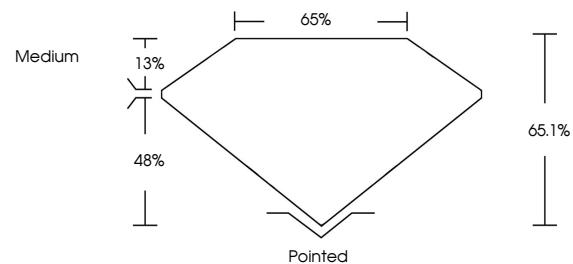

Measurements **13.72 X 9.49 X 6.18 MM**

GRADING RESULTS

Carat Weight **7.10 CARATS**
Color Grade **G**
Clarity Grade **VVS 2**

ADDITIONAL GRADING INFORMATION

Polish **EXCELLENT**
Symmetry **EXCELLENT**
Fluorescence **NONE**
Inscription(s) **IGI LG745523609**

Comments: This Laboratory Grown Diamond was created by Chemical Vapor Deposition (CVD) growth process. Type IIa

November 6, 2025
IGI Report No **LG745523609**
CUT CORNERED RECT. MODIFIED BRILLIANT
13.72 X 9.49 X 6.18 MM
Carat Weight **7.10 CARATS**
Color Grade **G**
Clarity Grade **VVS 2**
Depth **65.1%**
Table **48%**
Girdle **Medium**
Culet **Pointed**
Polish **EXCELLENT**
Symmetry **EXCELLENT**
Fluorescence **NONE**
Inscription(s) **IGI LG745523609**

GRADING RESULTS

Carat Weight **7.10 CARATS**
Color Grade **G**
Clarity Grade **VVS 2**

ADDITIONAL GRADING INFORMATION

Polish **EXCELLENT**
Symmetry **EXCELLENT**
Fluorescence **NONE**

Inscription(s) **IGI LG745523609**

Comments: This Laboratory Grown Diamond was created by Chemical Vapor Deposition (CVD) growth process. Type IIa

PROPORTIONS

Sample Image Used

CLARITY CHARACTERISTICS

KEY TO SYMBOLS

Red symbols indicate internal characteristics.
Green symbols indicate external characteristics.