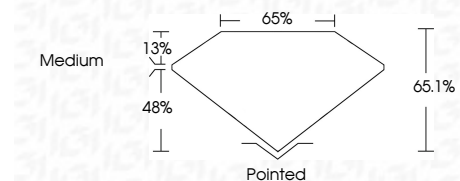

Measurements **13.72 X 9.49 X 6.18 MM**

GRADING RESULTS

Carat Weight **7.10 CARATS**
Color Grade **G**
Clarity Grade **VVS 2**

ADDITIONAL GRADING INFORMATION

Polish **EXCELLENT**
Symmetry **EXCELLENT**
Fluorescence **NONE**
Inscription(s) **IGI LG745523609**

Comments: This Laboratory Grown Diamond was created by Chemical Vapor Deposition (CVD) growth process. Type IIa

November 6, 2025
IGI Report No **LG745523609**
CUT CORNERED RECT. MODIFIED BRILLIANT
13.72 X 9.49 X 6.18 MM
Carat Weight **7.10 CARATS**
Color Grade **G**
Clarity Grade **VVS 2**
Depth **65.1%**
Table **48%**
Girdle **Medium**
Culet **Pointed**
Polish **EXCELLENT**
Symmetry **EXCELLENT**
Fluorescence **NONE**
Inscription(s) **IGI LG745523609**

Comments: This Laboratory Grown Diamond was created by Chemical Vapor Deposition (CVD) growth process. Type IIa

LABORATORY GROWN DIAMOND REPORT

November 6, 2025
IGI Report Number **LG745523609**
Description **LABORATORY GROWN DIAMOND**
Shape and Cutting Style **CUT CORNERED RECTANGULAR
MODIFIED BRILLIANT**
Measurements **13.72 X 9.49 X 6.18 MM**

GRADING RESULTS

Carat Weight **7.10 CARATS**
Color Grade **G**
Clarity Grade **VVS 2**

ADDITIONAL GRADING INFORMATION

Polish **EXCELLENT**
Symmetry **EXCELLENT**
Fluorescence **NONE**

Inscription(s) **IGI LG745523609**