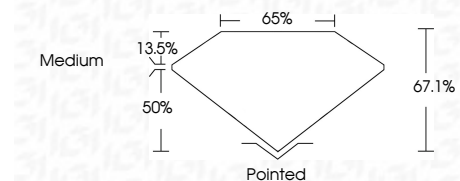

Measurements **14.89 X 10.29 X 6.90 MM**

GRADING RESULTS

Carat Weight **9.08 CARATS**
Color Grade **F**
Clarity Grade **VVS 2**

ADDITIONAL GRADING INFORMATION

Polish **EXCELLENT**
Symmetry **EXCELLENT**
Fluorescence **NONE**
Inscription(s) **(IGI) LG745522097**
Comments: This Laboratory Grown Diamond was created by Chemical Vapor Deposition (CVD) growth process. Type IIa

November 6, 2025
IGI Report No LG745522097
CUT CORNERED RECT. MODIFIED BRILLIANT
14.89 X 10.29 X 6.90 MM
Carat Weight **9.08 CARATS**
Color Grade **F**
Clarity Grade **VVS 2**
Depth **67.1%**
Table **50%**
Girdle **Medium**
Culet **Pointed**
Polish **EXCELLENT**
Symmetry **EXCELLENT**
Fluorescence **NONE**
Inscription(s) **(IGI) LG745522097**
Comments: This Laboratory Grown Diamond was created by Chemical Vapor Deposition (CVD) growth process. Type IIa

LABORATORY GROWN DIAMOND REPORT

November 6, 2025
IGI Report Number **LG745522097**
Description **LABORATORY GROWN DIAMOND**
Shape and Cutting Style **CUT CORNERED RECTANGULAR
MODIFIED BRILLIANT**
Measurements **14.89 X 10.29 X 6.90 MM**

GRADING RESULTS

Carat Weight **9.08 CARATS**
Color Grade **F**
Clarity Grade **VVS 2**

ADDITIONAL GRADING INFORMATION

Polish **EXCELLENT**
Symmetry **EXCELLENT**
Fluorescence **NONE**
Inscription(s) **(IGI) LG745522097**