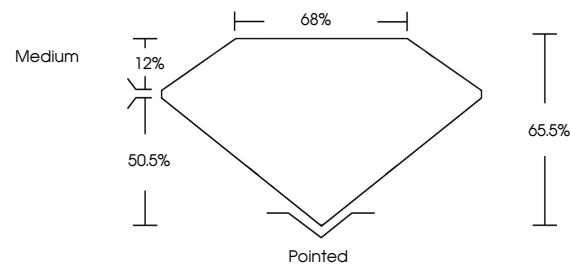

Measurements **17.01 X 11.70 X 7.66 MM**

GRADING RESULTS

Carat Weight **13.10 CARATS**
Color Grade **F**
Clarity Grade **VVS 2**

ADDITIONAL GRADING INFORMATION

Polish **EXCELLENT**
Symmetry **EXCELLENT**
Fluorescence **NONE**
Inscription(s) **(IGI) LG743571425**
Comments: This Laboratory Grown Diamond was created by Chemical Vapor Deposition (CVD) growth process. Type IIa

GRADING RESULTS

Carat Weight **13.10 CARATS**
Color Grade **F**
Clarity Grade **VVS 2**

ADDITIONAL GRADING INFORMATION

Polish **EXCELLENT**
Symmetry **EXCELLENT**
Fluorescence **NONE**
Inscription(s) **(IGI) LG743571425**

Comments: This Laboratory Grown Diamond was created by Chemical Vapor Deposition (CVD) growth process. Type IIa

PROPORTIONS

Sample Image Used

CLARITY CHARACTERISTICS

KEY TO SYMBOLS

Red symbols indicate internal characteristics.
Green symbols indicate external characteristics.