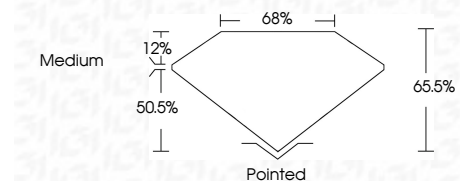

Measurements **17.01 X 11.70 X 7.66 MM**

GRADING RESULTS

Carat Weight **13.10 CARATS**
Color Grade **F**
Clarity Grade **VVS 2**

ADDITIONAL GRADING INFORMATION

Polish **EXCELLENT**
Symmetry **EXCELLENT**
Fluorescence **NONE**
Inscription(s) **(IGI) LG743571425**
Comments: This Laboratory Grown Diamond was created by Chemical Vapor Deposition (CVD) growth process. Type IIa

October 31, 2025
IGI Report No **LG743571425**
CUT CORNERED RECT. MODIFIED BRILLIANT
13.10 CARATS
Color Grade **F**
Clarity Grade **VVS 2**
Depth **50.5%**
Table **65%**
Girdle **Medium**
Culet **Pointed**
Polish **EXCELLENT**
Symmetry **EXCELLENT**
Fluorescence **NONE**
Inscription(s) **(IGI) LG743571425**
Comments: This Laboratory Grown Diamond was created by Chemical Vapor Deposition (CVD) growth process. Type IIa

LABORATORY GROWN DIAMOND REPORT

October 31, 2025
IGI Report Number **LG743571425**
Description **LABORATORY GROWN DIAMOND**
Shape and Cutting Style **CUT CORNERED RECTANGULAR
MODIFIED BRILLIANT**
Measurements **17.01 X 11.70 X 7.66 MM**

GRADING RESULTS

Carat Weight **13.10 CARATS**
Color Grade **F**
Clarity Grade **VVS 2**

ADDITIONAL GRADING INFORMATION

Polish **EXCELLENT**
Symmetry **EXCELLENT**
Fluorescence **NONE**
Inscription(s) **(IGI) LG743571425**