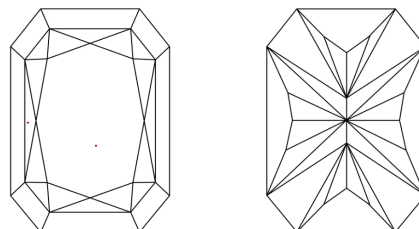

CLARITY CHARACTERISTICS

KEY TO SYMBOLS

Red symbols indicate internal characteristics.
Green symbols indicate external characteristics.

COLOR

D E F G H I J Faint Very Light Light

CLARITY

FL	IF	VVS¹⁻²	VS¹⁻²	SI¹⁻²	I¹⁻³
Flawless	Internally Flawless	Very Very Slightly Included	Very Slightly Included	Slightly Included	Included